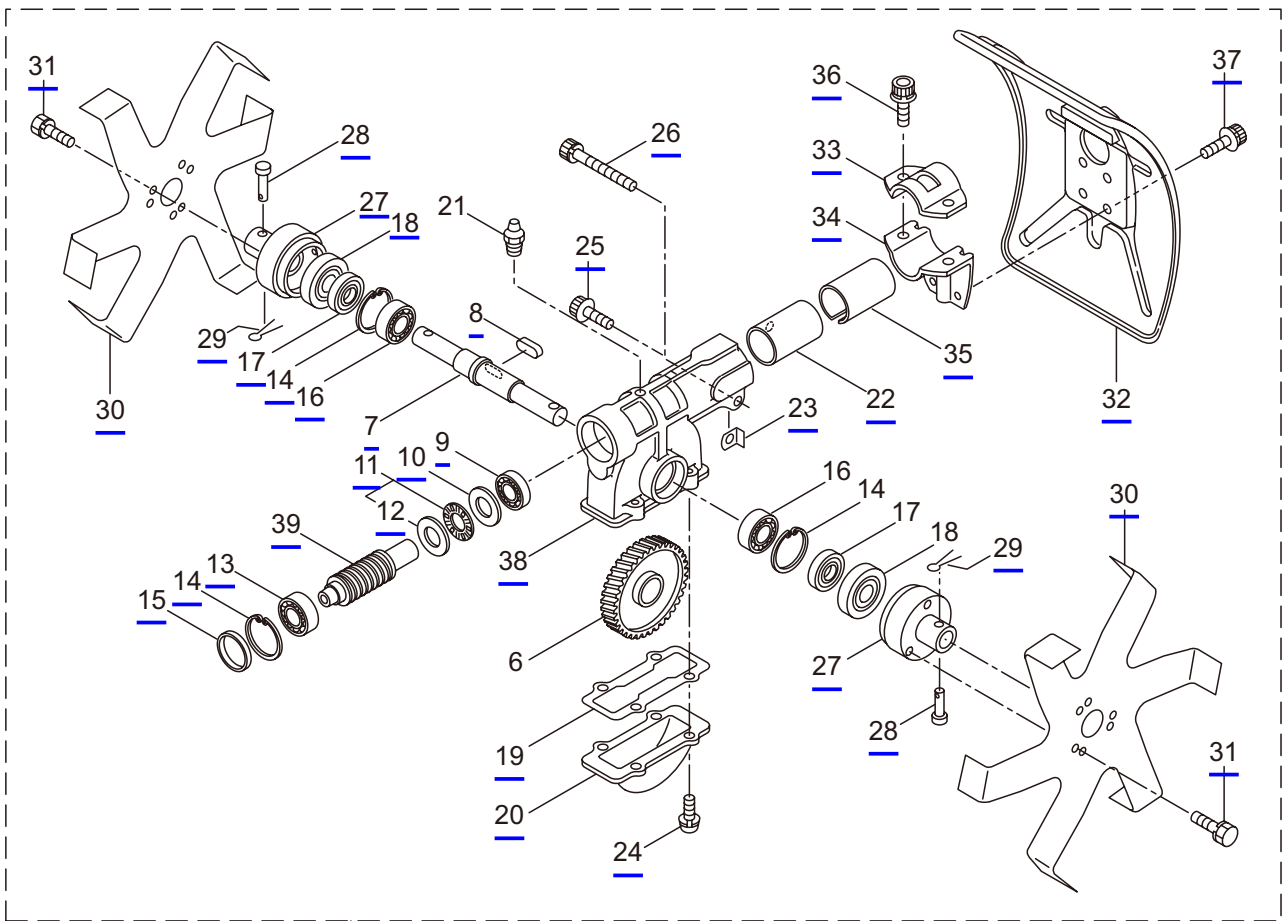

PARTS LIST

QC-T

CONTENTS

1. <u>QC-T</u>	1 ~ 2
----------------------	-------

2015. 11.

P/N 524205

1. QC-T

5

Ref. No.	Part No.	Part Name	Q'ty	Remarks
1-1	364526	QC-T	1	
1-2	237170	Driveshaft Tube Ass'y	1	
1-3	236843	Driveshaft	1	758L
1-4	216079	Stopper	1	
1-5	237740	Cultivator	1	Incl.6-39
1-6	587272	Wheel Gear	1	
1-7	587273	Driveshaft	1	
1-8	587274	Woodruff Key	1	
1-9	587275	Bearing	1	#6901ZZ
1-10	587276	Washer	1	
1-11	587277	Thrust Bearing	1	#1226 Incl.12
1-12	587278	Thrust Washer	1	
1-13	587279	Bearing	1	#6001ZZ
1-14	587280	Snap Ring	3	H28
1-15	587281	Plug	1	
1-16	587282	Bearing	2	#6902
1-17	587283	Oil Seal	2	TC15286
1-18	587284	Cover	2	
1-19	587285	Gasket	1	
1-20	587286	Oil Pan	1	
1-21	587287	Grease Nipple	1	M6
1-22	587288	Collar	1	
1-23	587289	Spacer	1	
1-24	587290	Screw	4	M5x10
1-25	587291	Cap Screw	1	M5x10
1-26	587292	Cap Screw	1	M6x30
1-27	587293	Cutter Holder	2	
1-28	587294	Pin	2	
1-29	587295	Clip	2	
1-30	587296	Rotary Cutter	2	
1-31	587297	Bolt	6	M5x14
1-32	587298	Cutter Guard	1	
1-33	587299	Bracket	1	
1-34	587300	Treaded Bracket	1	
1-35	587301	Collar	1	
1-36	587302	Cap Screw	2	M6x20
1-37	587303	Cap Screw	2	M5x15
1-38	587270	Gearcase	1	
1-39	587271	Worm Shaft	1	
1-40	221501	Label	1	Warning
1-41	221502	Label	1	Caution
1-42	237748	Instruction Manual	1	