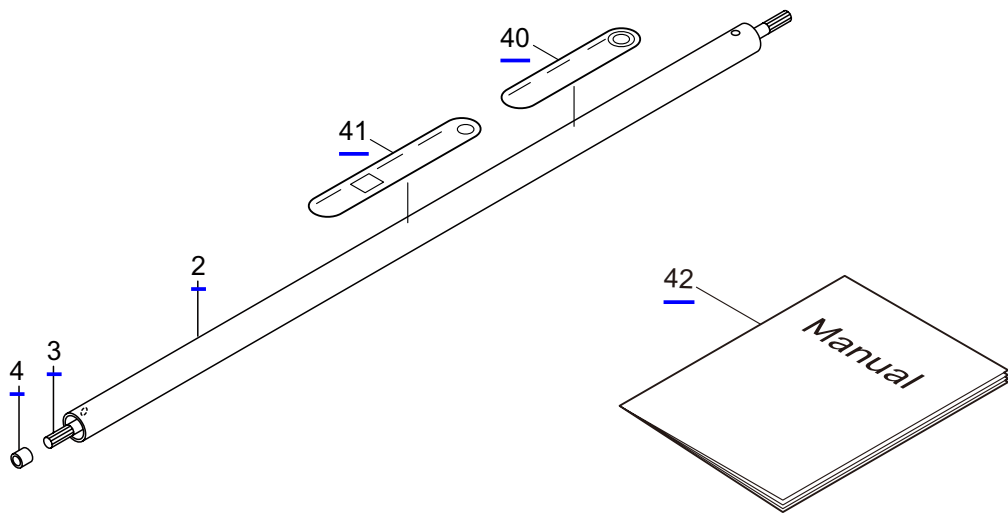

PARTS LIST

QC-T

CONTENTS

1. <u>QC-T</u>	1 ~ 2
----------------------	-------

2015. 11.

P/N 524205

1. QC-T

5

Ref. No.	Part No.	Part Name	Q'ty	Remarks
1-1	364526	QC-T	1	
1-2	237170	Driveshaft Tube Ass'y	1	
1-3	236843	Driveshaft	1	758L
1-4	216079	Stopper	1	
1-5	237740	Cultivator	1	Incl.6-39
1-6	587272	Wheel Gear	1	
1-7	587273	Driveshaft	1	
1-8	587274	Woodruff Key	1	
1-9	587275	Bearing	1	#6901ZZ
1-10	587276	Washer	1	
1-11	587277	Thrust Bearing	1	#1226 Incl.12
1-12	587278	Thrust Washer	1	
1-13	587279	Bearing	1	#6001ZZ
1-14	587280	Snap Ring	3	H28
1-15	587281	Plug	1	
1-16	587282	Bearing	2	#6902
1-17	587283	Oil Seal	2	TC15286
1-18	587284	Cover	2	
1-19	587285	Gasket	1	
1-20	587286	Oil Pan	1	
1-21	587287	Grease Nipple	1	M6
1-22	587288	Collar	1	
1-23	587289	Spacer	1	
1-24	587290	Screw	4	M5x10
1-25	587291	Cap Screw	1	M5x10
1-26	587292	Cap Screw	1	M6x30
1-27	587293	Cutter Holder	2	
1-28	587294	Pin	2	
1-29	587295	Clip	2	
1-30	587296	Rotary Cutter	2	
1-31	587297	Bolt	6	M5x14
1-32	587298	Cutter Guard	1	
1-33	587299	Bracket	1	
1-34	587300	Treaded Bracket	1	
1-35	587301	Collar	1	
1-36	587302	Cap Screw	2	M6x20
1-37	587303	Cap Screw	2	M5x15
1-38	587270	Gearcase	1	
1-39	587271	Worm Shaft	1	
1-40	221501	Label	1	Warning
1-41	221502	Label	1	Caution
1-42	237748	Instruction Manual	1	