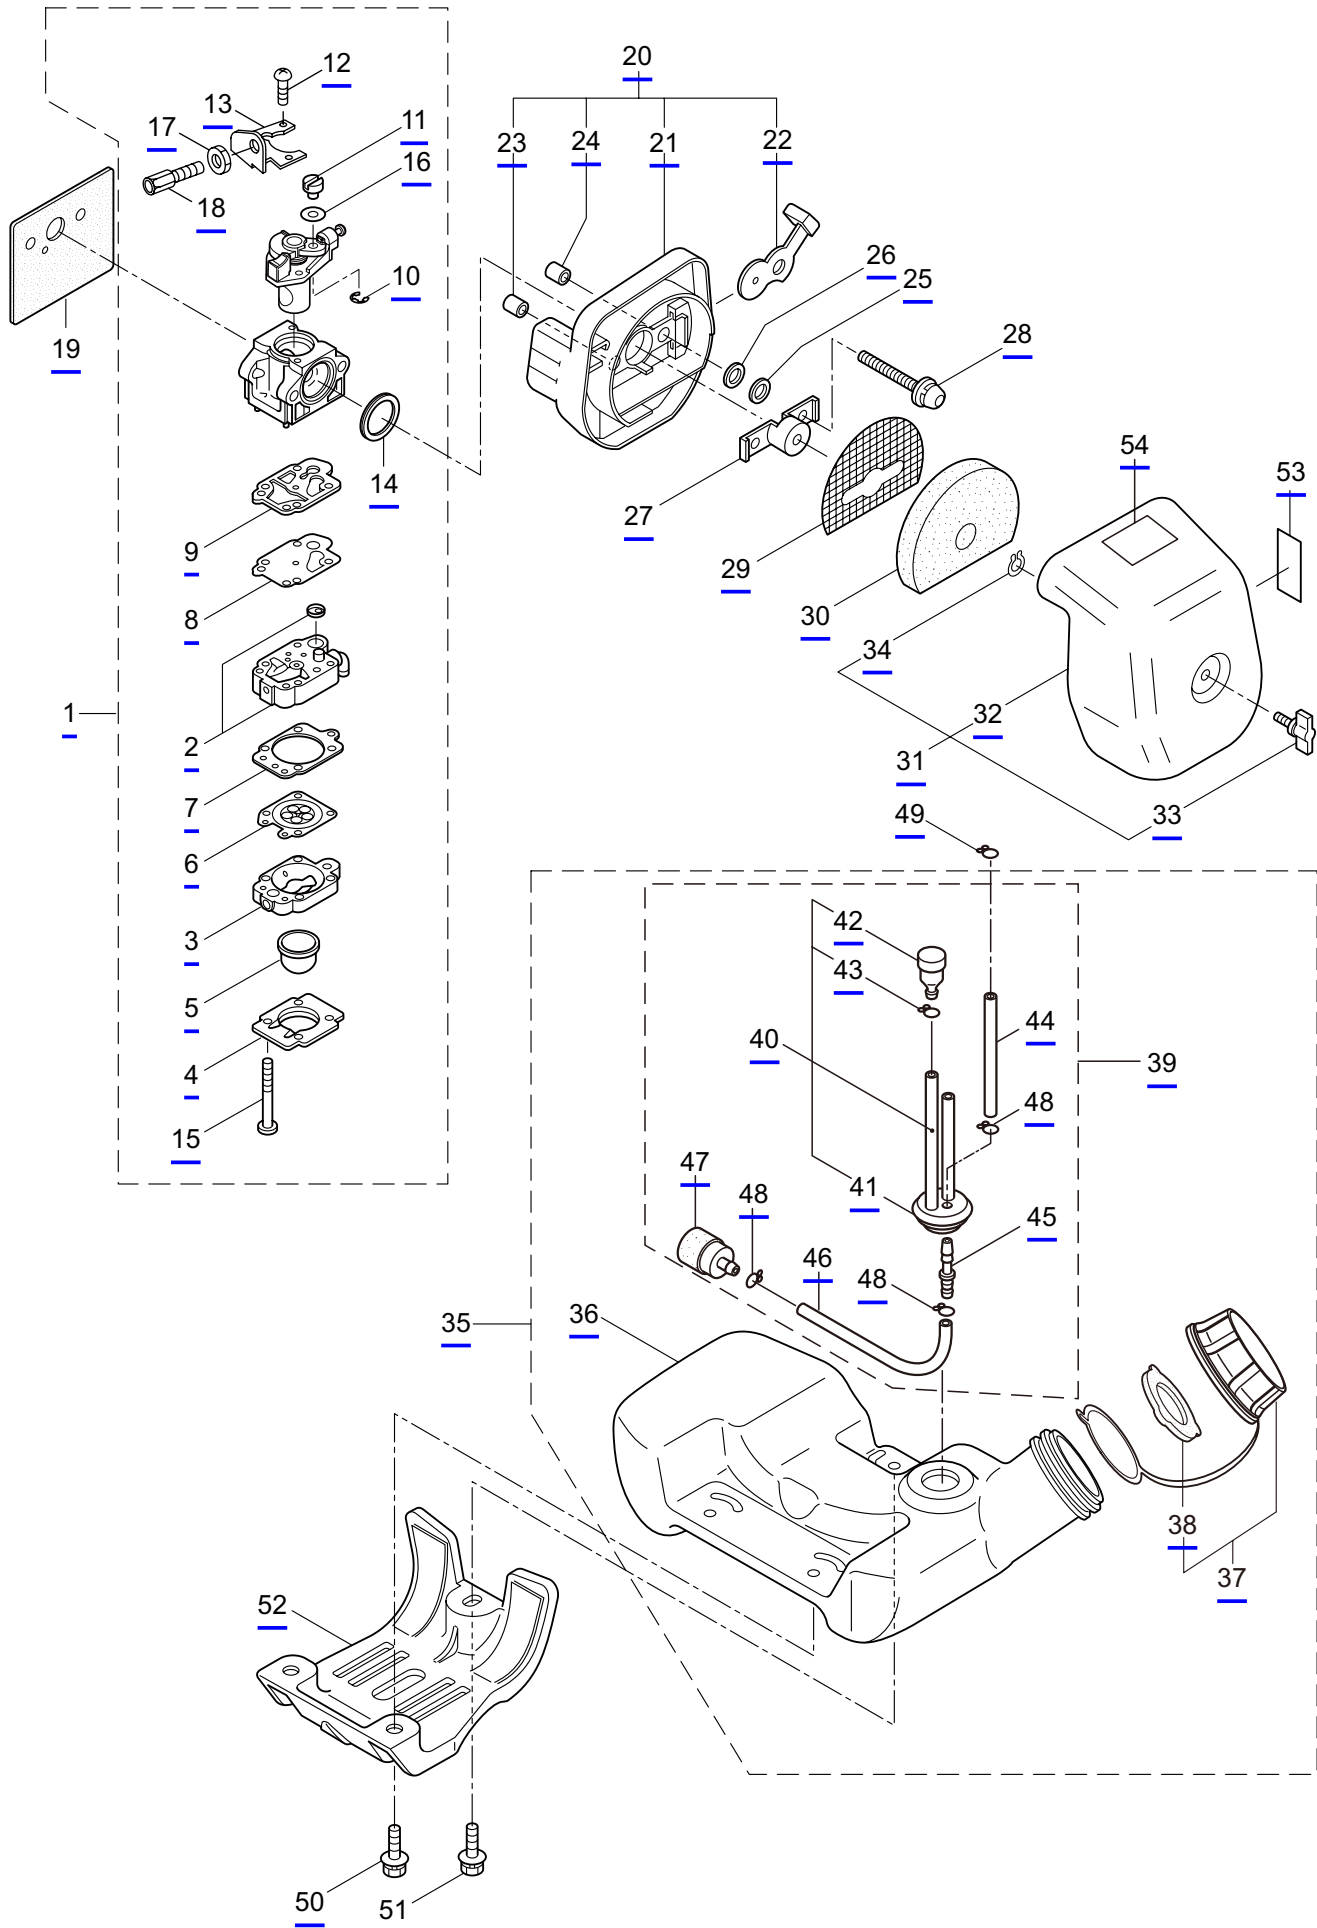

Ref. No.	Part No.	Part Name	Q'ty	Remarks	
5-1	282542	Carburetor Ass'y	1	Incl.2-18 New gasket required	
5-2	264155	Pump Body	1		
5-3	262991	Purge Body	1		
5-4	262992	Cover Plate	1		
5-5	261874	Primer Bulb	1		
5-6	283905	Diaphragm, Meterring	1		
5-7	262993	Gasket	1		
5-8	262994	Diaphragm,Fuel Pump	1		
5-9	282576	Gasket	1		
5-10	261876	E-Ring	1		
5-11	261658	Swivel	1		
5-12	261875	Screw	2		
5-13	264677	Bracket	1		
5-14	261657	Packing	1		
5-15	262996	Screw	4		
5-16	264678	Washer	1	M6	
5-17	261878	Nut	1		
5-18	263994	Adapter	1		
5-19	269762	Gasket	1		
5-20	268055	Air Filter Case Ass'y	1		Incl.21-24
5-21	268056	Air Filter Case	1		
5-22	268057	Valve	1		
5-23	268157	Sleeve	1		5.5x7.1x6L
5-24	268412	Sleeve	1		5.2x7.1x6.4L
5-25	263345	Packing	1		7.2x11xt1.3
5-26	263942	Washer	1	7.2x12xt0.15	
5-27	263815	Stay	1	M5x60	
5-28	264016	Cap Screw	2		
5-29	265026	Screen	1		
5-30	265027	Foam Element	1		
5-31	268058	Air Filter Cover Ass'y	1	Incl.32-34	
5-32	268059	Air Filter Cover	1		
5-33	281438	Knob	1	#5	
5-34	261734	Snap Ring	1		
5-35	246592	Fuel Tank Ass'y	1		Incl.36-48
5-36	284820	Fuel Tank	1	Incl.38	
5-37	289046	Tank Cap Ass'y	1		
5-38	287058	Gasket	1		
5-39	289035	Fuel Pipe Pick-up Ass'y	1	Incl.40-48	
5-40	289036	Fuel Pipe Ass'y	1	Incl.41-43	
5-41	268065	Grommet	1	3x5x53L	
5-42	261590	Breather	1		
5-43	261117	Clip	1		
5-44	289028	Pipe A	1		
5-45	288921	Joint	1		

T300

5. CARBURETOR, FUEL TANK