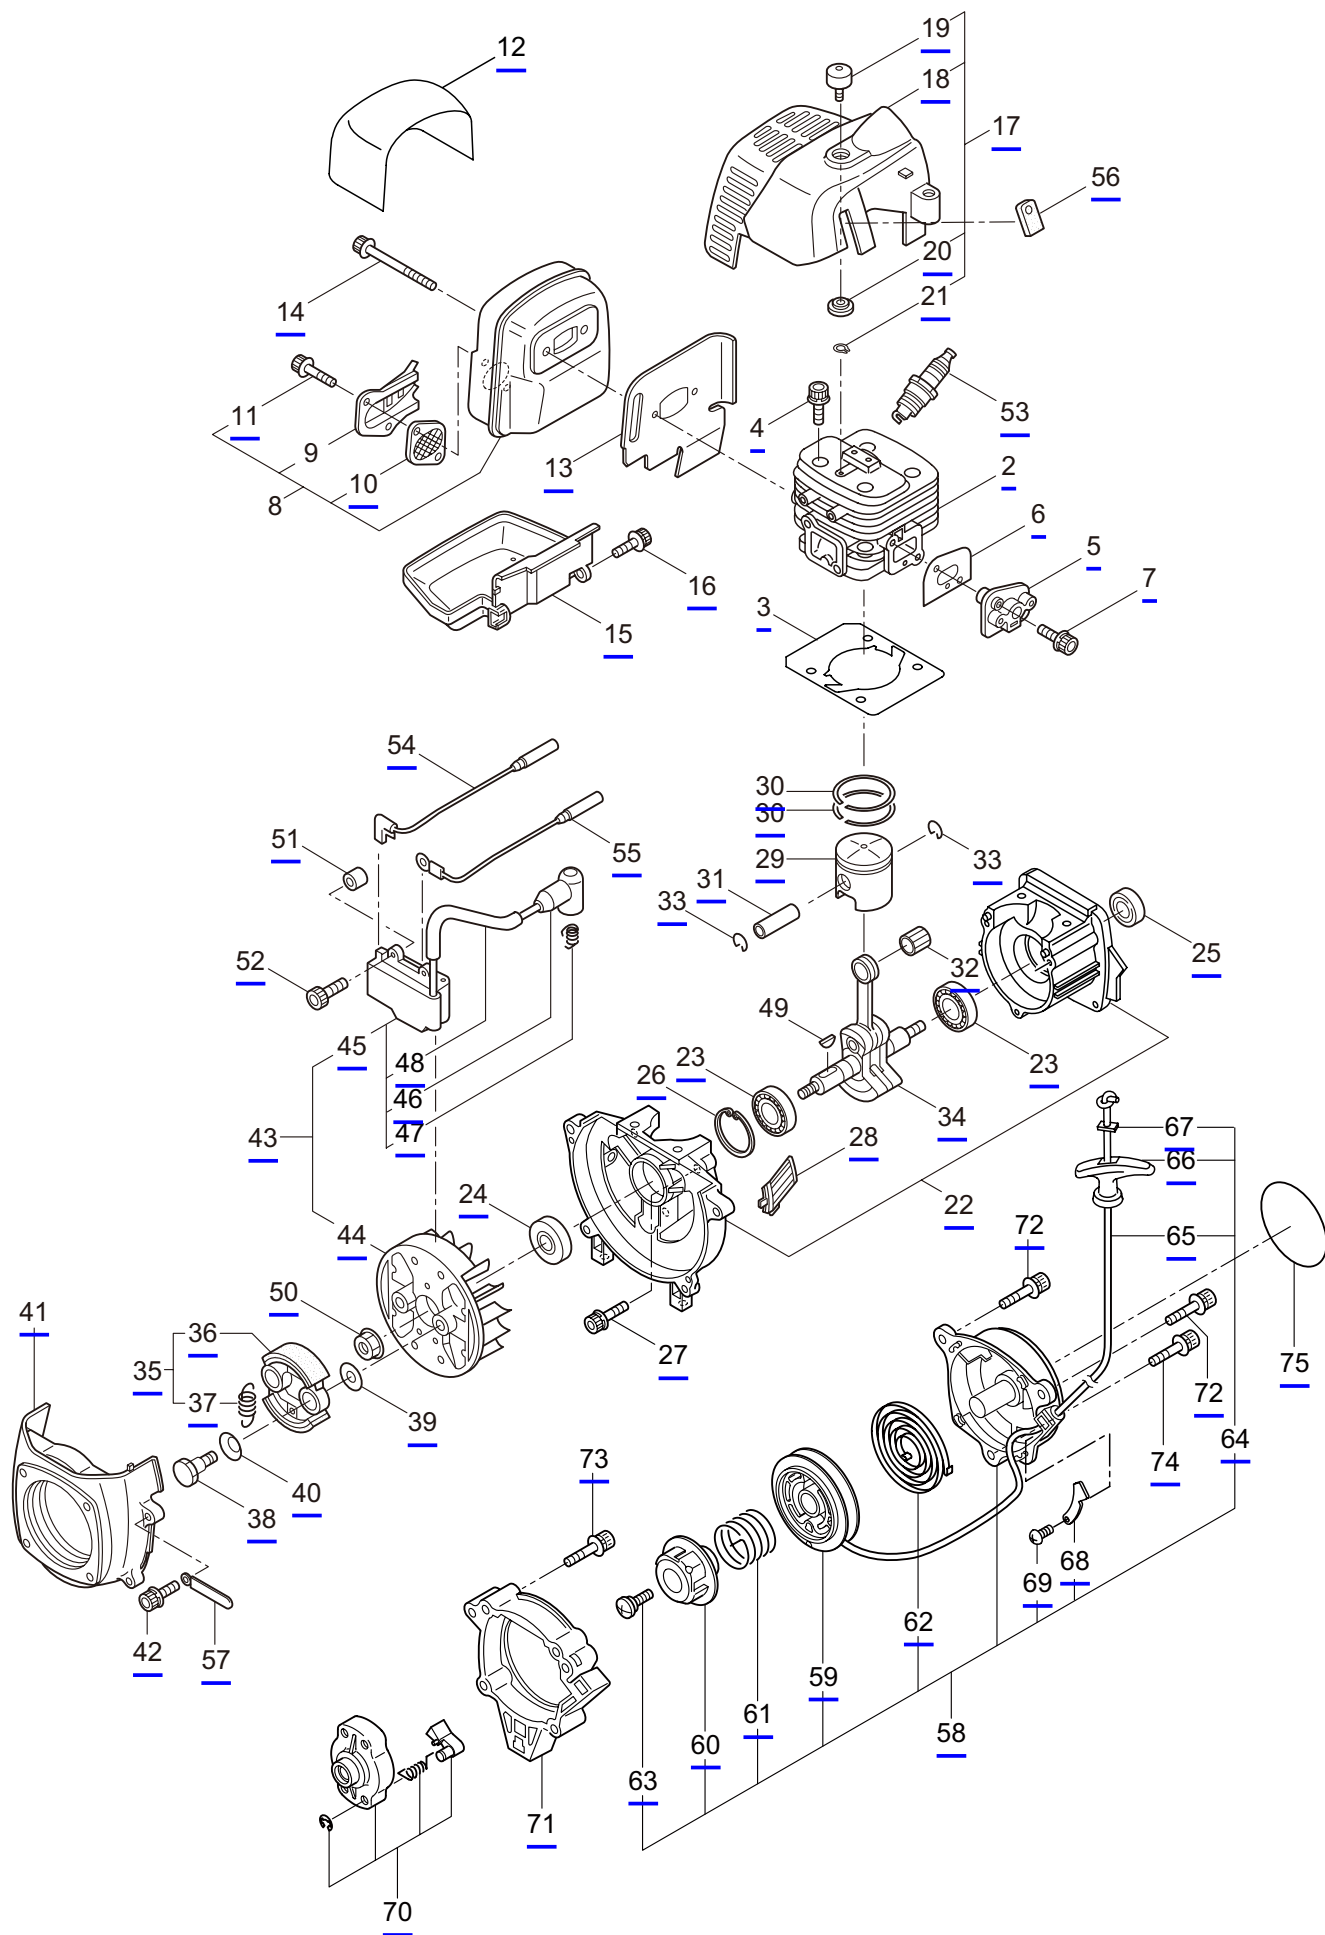

T300
4. ENGINE

Ref. No.	Part No.	Part Name	Q'ty	Remarks
4-1	875581	Engine	1	CE300/115
4-2	286791	Cylinder	1	
4-3	286846	Gasket	1	
4-4	261250	Cap Screw	4	M5x20
4-5	269144	Insulator	1	New gasket required
4-6	267049	Gasket	1	
4-7	265924	Cap Screw	2	M5x25
4-8	283007	Muffler Ass'y	1	Incl.9-11
4-9	268171	Muffler Tail	1	
4-10	267056	Spark Arrester	1	
4-11	265107	Cap Screw	2	M4x10
4-12	268461	Holder	1	
4-13	281440	Gasket	1	
4-14	266402	Cap Screw	2	M5x55
4-15	281435	Under Cover	1	
4-16	267191	Cap Screw	1	M5x16
4-17	286707	Top Cover Ass'y	1	Incl.18-21
4-18	281434	Top Cover	1	
4-19	286300	Knob	1	
4-20	261020	Spacer	1	
4-21	261734	Snap Ring	1	#5
4-22	286851	Crankcase	1	
4-23	280488	Bearing	2	PPL 6001
4-24	261492	Oil Seal	1	ISCD12287
4-25	261386	Oil Seal	1	ISCD12227
4-26	055185	Snap Ring	1	H28
4-27	261612	Cap Screw	3	M5x30
4-28	281442	Screen	1	
4-29	283380	Piston	1	
4-30	265067	Piston Ring	2	(2)Required
4-31	265068	Piston Pin	1	
4-32	265225	Bearing,Needle	1	
4-33	261393	Clip,Piston Pin	2	
4-34	265141	Crankshaft/Conn.Rod Ass'y	1	
4-35	267327	Clutch Ass'y	1	Incl.36,37
4-36	267342	Clutch Shoe	2	(2)required
4-37	267345	Spring,Clutch	1	
4-38	264505	Bolt	2	
4-39	261189	Washer	2	6x16.5xt1.2
4-40	261777	Wave Washer	2	
4-41	281433	Fan Cover	1	
4-42	261250	Cap Screw	4	M5x20
4-43	287898	Magneto Ass'y	1	Incl.44-48
4-44	287902	Rotor/Fan	1	
4-45	281746	Ignition Coil Ass'y	1	Incl.46-48