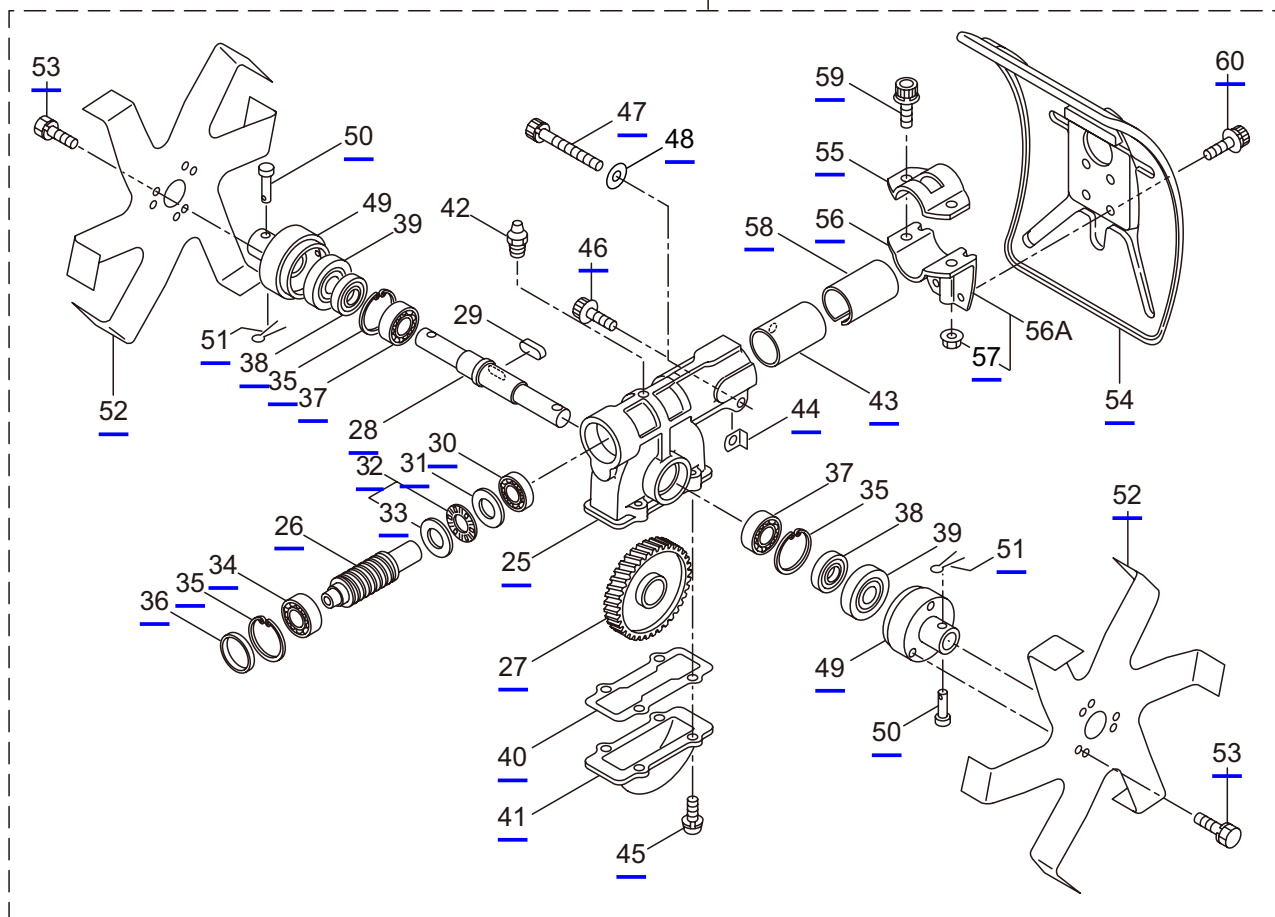

T300
2. MAIN BODY

Ref. No.	Part No.	Part Name	Q'ty	Remarks
2-1	365012	T300	1	
2-2	261250	Cap Screw	4	M5x20
2-3	215512	Clutch Case Ass'y	1	Incl.4-10
2-4	214592	Bearing Case	1	
2-5	214161	Bearing	2	#6000ZZ
2-6	054676	Snap Ring	1	#26
2-7	560309	Buffer	1	
2-8	214163	Washer	1	
2-9	092033	Screw	4	M5x15
2-10	214593	Driveshaft Tube Adapter	1	
2-11	261246	Cap Screw	1	M5x25
2-12	220078	Driveshaft Tube Ass'y	1	Incl.13,14
2-13	221501	Label	1	Warning
2-14	221502	Label	1	Caution
2-15	219268	Driveshaft Ass'y	1	
2-16	054677	Clutch Drum	1	
2-17	211736	Shaft Grip	1	
2-18	211737	Band	2	
2-19	242050	Throttle Trigger Ass'y	1	Incl.20
2-20	237241	Label	1	
2-21	235752	Throttle Cable	1	
2-22	213548	Plastic Tube	1	#10x200L
2-23	243069	Label	1	T300
2-24	231776	Cultivator	1	Incl.25-60
2-25	587270	Gearcase	1	
2-26	587271	Worm Shaft	1	
2-27	587272	Wheel Gear	1	
2-28	587273	Driveshaft	1	
2-29	587274	Woodruff Key	1	
2-30	587275	Bearing	1	#6901ZZ
2-31	587276	Washer	1	
2-32	587277	Thrust Bearing	1	#1226 Incl.33
2-33	587278	Thrust Washer	1	
2-34	587279	Bearing	1	#6001ZZ
2-35	587280	Snap Ring	3	H28
2-36	587281	Plug	1	
2-37	587282	Bearing	2	#6902
2-38	587283	Oil Seal	2	TC15286
2-39	587284	Cover	2	
2-40	587285	Gasket	1	
2-41	587286	Oil Pan	1	
2-42	587287	Grease Nipple	1	M6
2-43	587288	Collar	1	
2-44	587289	Spacer	1	
2-45	587290	Screw	4	M5x10

T300
2. MAIN BODY

Ref. No.	Part No.	Part Name	Q'ty	Remarks
2-46	587291	Cap Screw	1	M5x10
2-47	587292	Cap Screw	1	M6x30
2-48	472139	Washer	1	M6
2-49	587293	Cutter Holder	2	
2-50	587294	Pin	2	
2-51	587295	Clip	2	
2-52	587296	Rotary Cutter	2	
2-53	587297	Bolt	6	M5x14
2-54	587298	Cutter Guard	1	
2-55	587299	Bracket	1	
2-56	587300	Treaded Bracket	1	-2021.06.
2-56A	472223	Treaded Bracket Ass'y	1	Incl.57 2021.07.-
2-57	472225	Nut	2	M6 2021.07.-
2-58	587301	Collar	1	
2-59	587302	Cap Screw	2	M6x20
2-60	587303	Cap Screw	4	M5x15
2-61	227816	Loop Handle Ass'y	1	Incl.62
2-62	215608	Cap Screw	4	M5x30x16