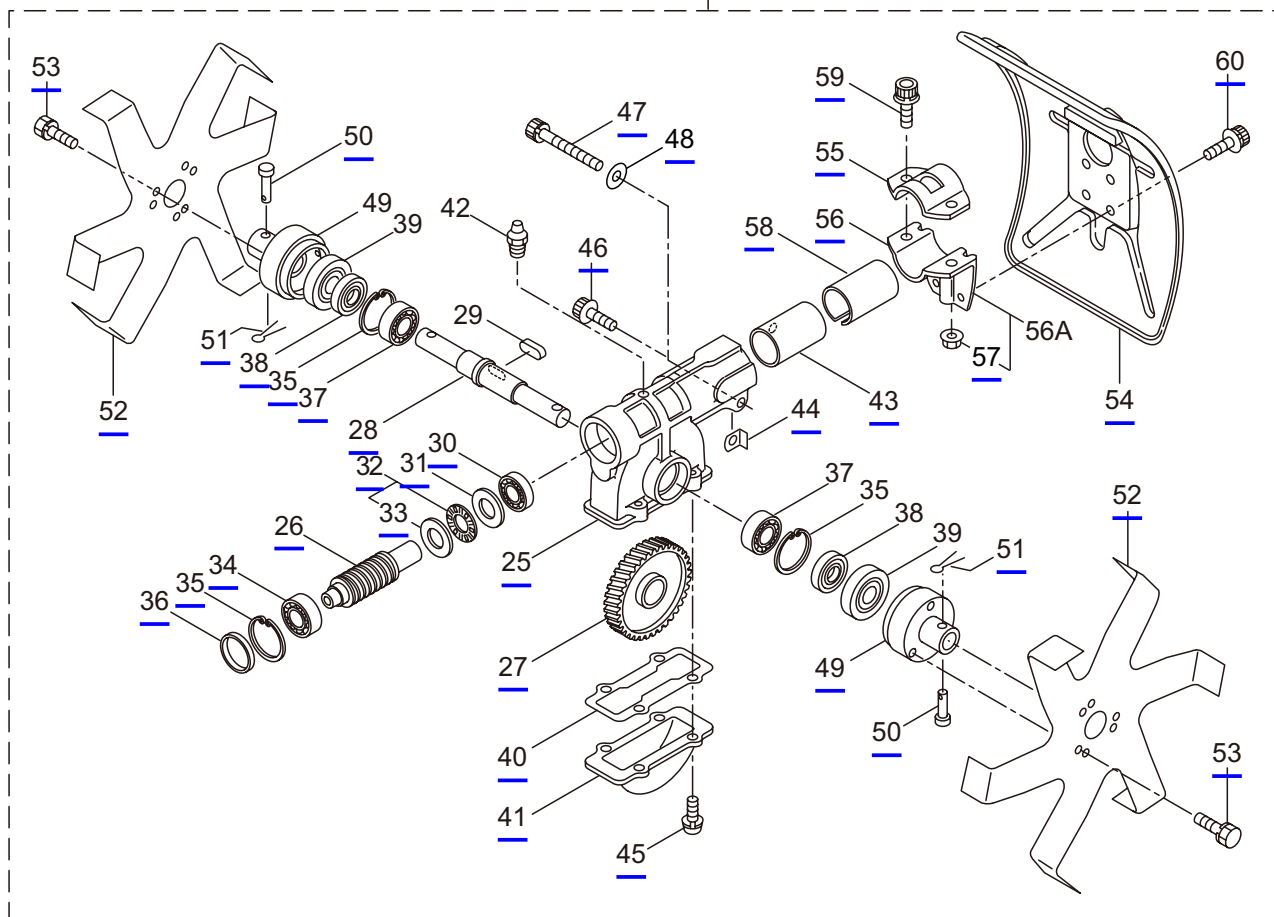

T300
2. MAIN BODY

Ref. No.	Part No.	Part Name	Q'ty	Remarks
2-1	365012	T300	1	
2-2	261250	Cap Screw	4	M5x20
2-3	215512	Clutch Case Ass'y	1	Incl.4-10
2-4	214592	Bearing Case	1	
2-5	214161	Bearing	2	#6000ZZ
2-6	054676	Snap Ring	1	#26
2-7	560309	Buffer	1	
2-8	214163	Washer	1	
2-9	092033	Screw	4	M5x15
2-10	214593	Driveshaft Tube Adapter	1	
2-11	261246	Cap Screw	1	M5x25
2-12	220078	Driveshaft Tube Ass'y	1	Incl.13,14
2-13	221501	Label	1	Warning
2-14	221502	Label	1	Caution
2-15	219268	Driveshaft Ass'y	1	
2-16	054677	Clutch Drum	1	
2-17	211736	Shaft Grip	1	
2-18	211737	Band	2	
2-19	242050	Throttle Trigger Ass'y	1	Incl.20
2-20	237241	Label	1	
2-21	235752	Throttle Cable	1	
2-22	213548	Plastic Tube	1	#10x200L
2-23	243069	Label	1	T300
2-24	231776	Cultivator	1	Incl.25-60
2-25	587270	Gearcase	1	
2-26	587271	Worm Shaft	1	
2-27	587272	Wheel Gear	1	
2-28	587273	Driveshaft	1	
2-29	587274	Woodruff Key	1	
2-30	587275	Bearing	1	#6901ZZ
2-31	587276	Washer	1	
2-32	587277	Thrust Bearing	1	#1226 Incl.33
2-33	587278	Thrust Washer	1	
2-34	587279	Bearing	1	#6001ZZ
2-35	587280	Snap Ring	3	H28
2-36	587281	Plug	1	
2-37	587282	Bearing	2	#6902
2-38	587283	Oil Seal	2	TC15286
2-39	587284	Cover	2	
2-40	587285	Gasket	1	
2-41	587286	Oil Pan	1	
2-42	587287	Grease Nipple	1	M6
2-43	587288	Collar	1	
2-44	587289	Spacer	1	
2-45	587290	Screw	4	M5x10

T300
2. MAIN BODY

Ref. No.	Part No.	Part Name	Q'ty	Remarks
2-46	587291	Cap Screw	1	M5x10
2-47	587292	Cap Screw	1	M6x30
2-48	472139	Washer	1	M6
2-49	587293	Cutter Holder	2	
2-50	587294	Pin	2	
2-51	587295	Clip	2	
2-52	587296	Rotary Cutter	2	
2-53	587297	Bolt	6	M5x14
2-54	587298	Cutter Guard	1	
2-55	587299	Bracket	1	
2-56	587300	Treaded Bracket	1	-2021.06.
2-56A	472223	Treaded Bracket Ass'y	1	Incl.57 2021.07.-
2-57	472225	Nut	2	M6 2021.07.-
2-58	587301	Collar	1	
2-59	587302	Cap Screw	2	M6x20
2-60	587303	Cap Screw	4	M5x15
2-61	227816	Loop Handle Ass'y	1	Incl.62
2-62	215608	Cap Screw	4	M5x30x16