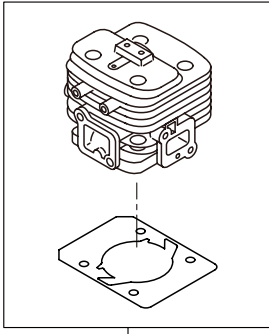

T300
1. PARTS KIT

1