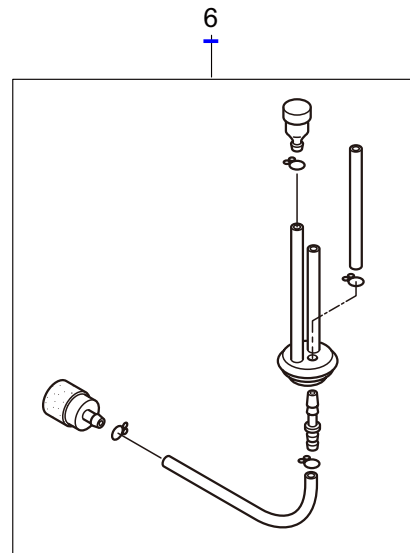

T300
1. PARTS KIT

1

2

3

4

5

6