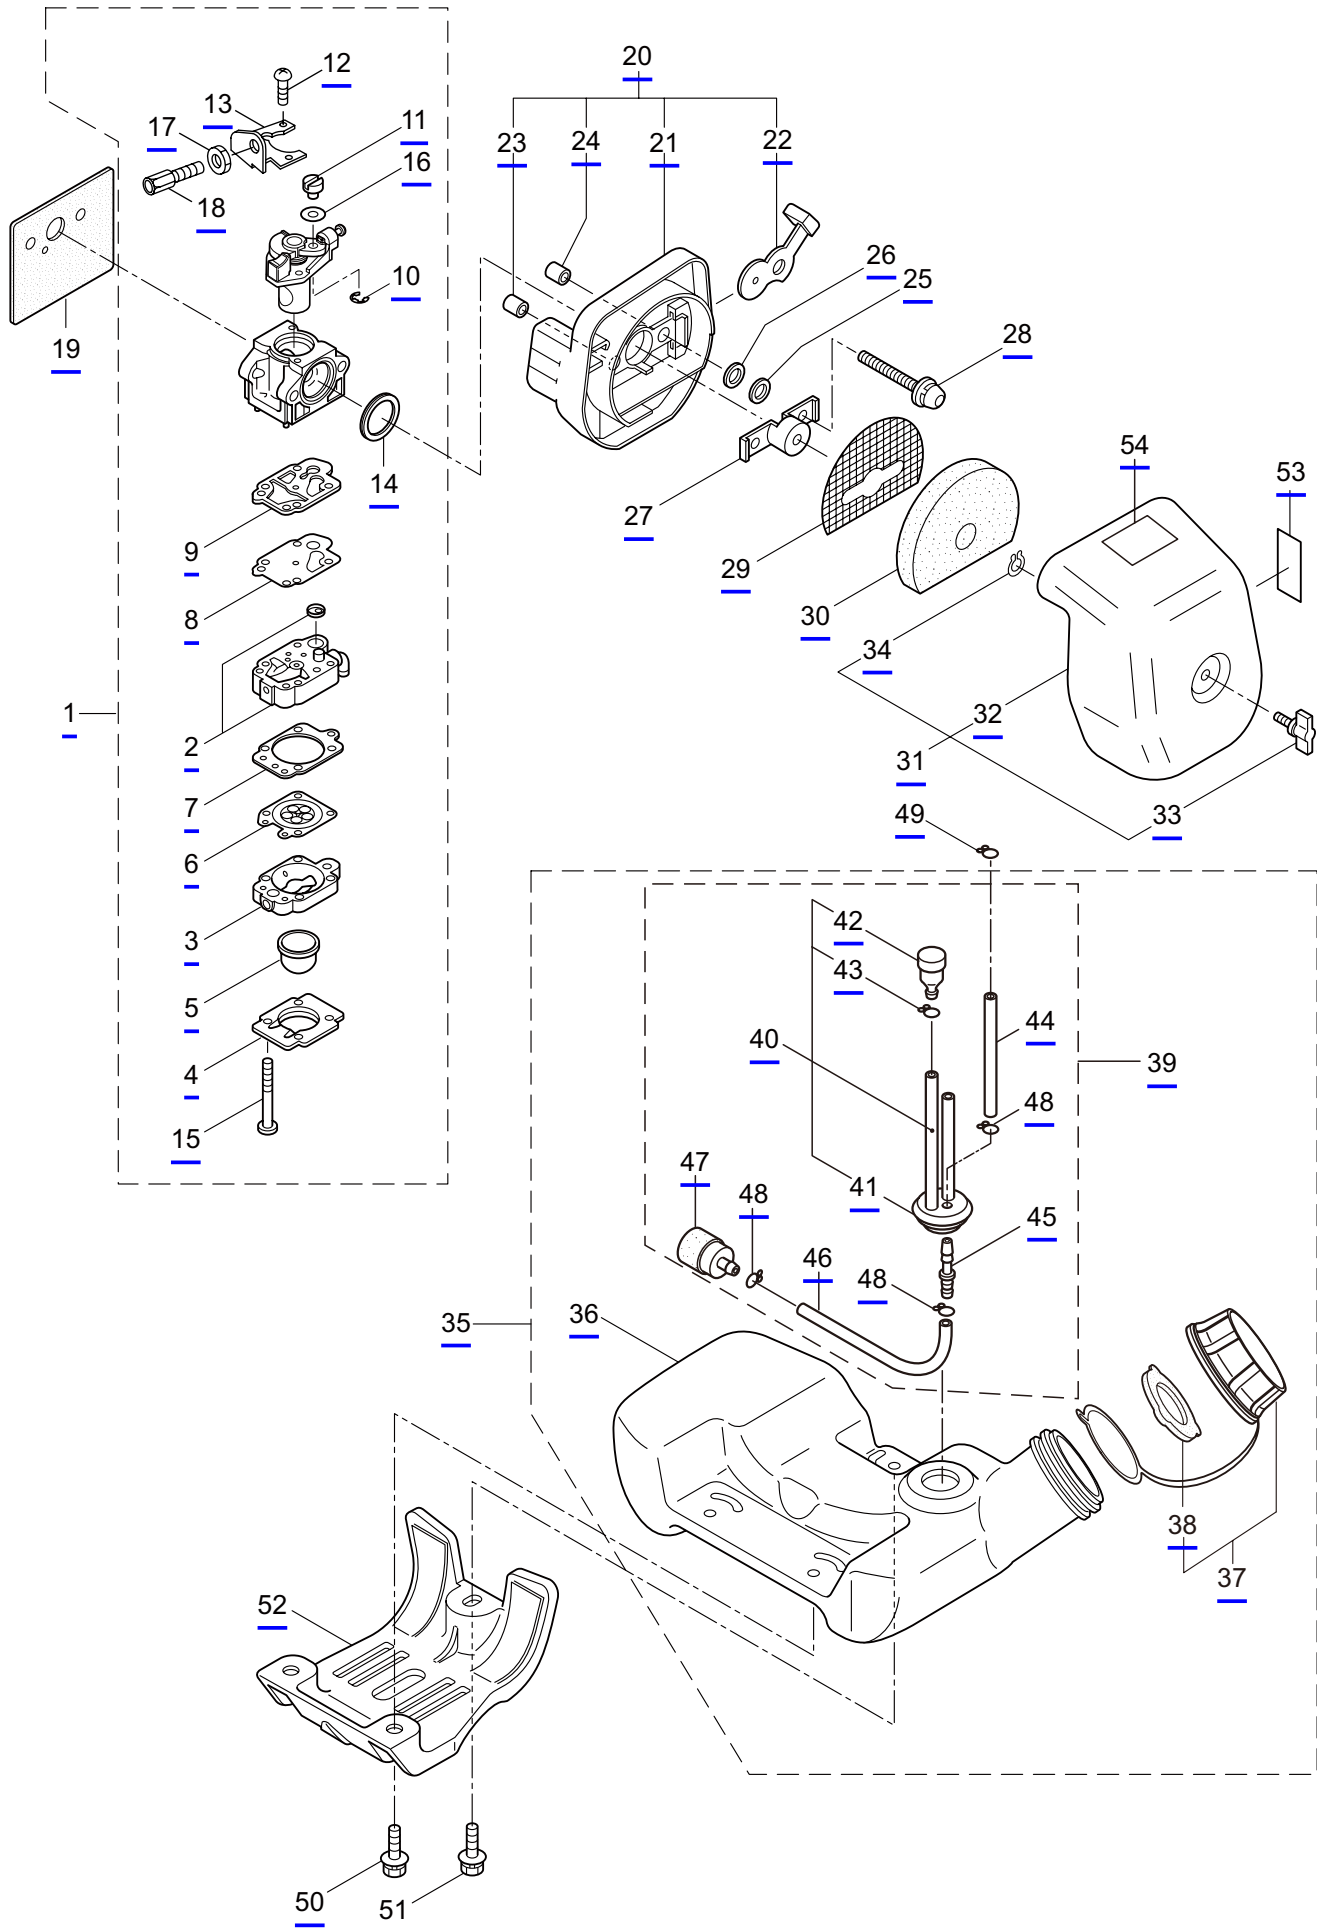

T300

5. CARBURETOR, FUEL TANK

Ref. No.	Part No.	Part Name	Q'ty	Remarks	
5-1	282542	Carburetor Ass'y	1	Incl.2-18 New gasket required	
5-2	264155	Pump Body	1		
5-3	262991	Purge Body	1		
5-4	262992	Cover Plate	1		
5-5	261874	Primer Bulb	1		
5-6	283905	Diaphragm, Meterring	1		
5-7	262993	Gasket	1		
5-8	262994	Diaphragm,Fuel Pump	1		
5-9	282576	Gasket	1		
5-10	261876	E-Ring	1		
5-11	261658	Swivel	1		
5-12	261875	Screw	2		
5-13	264677	Bracket	1		
5-14	261657	Packing	1		
5-15	262996	Screw	4		
5-16	264678	Washer	1	M6	
5-17	261878	Nut	1		
5-18	263994	Adapter	1		
5-19	269762	Gasket	1		
5-20	268055	Air Filter Case Ass'y	1		Incl.21-24
5-21	268056	Air Filter Case	1		
5-22	268057	Valve	1		
5-23	268157	Sleeve	1		5.5x7.1x6L
5-24	268412	Sleeve	1		5.2x7.1x6.4L
5-25	263345	Packing	1		7.2x11xt1.3
5-26	263942	Washer	1	7.2x12xt0.15	
5-27	263815	Stay	1	M5x60	
5-28	264016	Cap Screw	2		
5-29	265026	Screen	1		
5-30	265027	Foam Element	1		
5-31	268058	Air Filter Cover Ass'y	1	Incl.32-34	
5-32	268059	Air Filter Cover	1		
5-33	281438	Knob	1	#5	
5-34	261734	Snap Ring	1		
5-35	246592	Fuel Tank Ass'y	1		Incl.36-48
5-36	284820	Fuel Tank	1	Incl.38	
5-37	289046	Tank Cap Ass'y	1		
5-38	287058	Gasket	1		
5-39	289035	Fuel Pipe Pick-up Ass'y	1	Incl.40-48	
5-40	289036	Fuel Pipe Ass'y	1	Incl.41-43	
5-41	268065	Grommet	1	3x5x53L	
5-42	261590	Breather	1		
5-43	261117	Clip	1		
5-44	289028	Pipe A	1		
5-45	288921	Joint	1