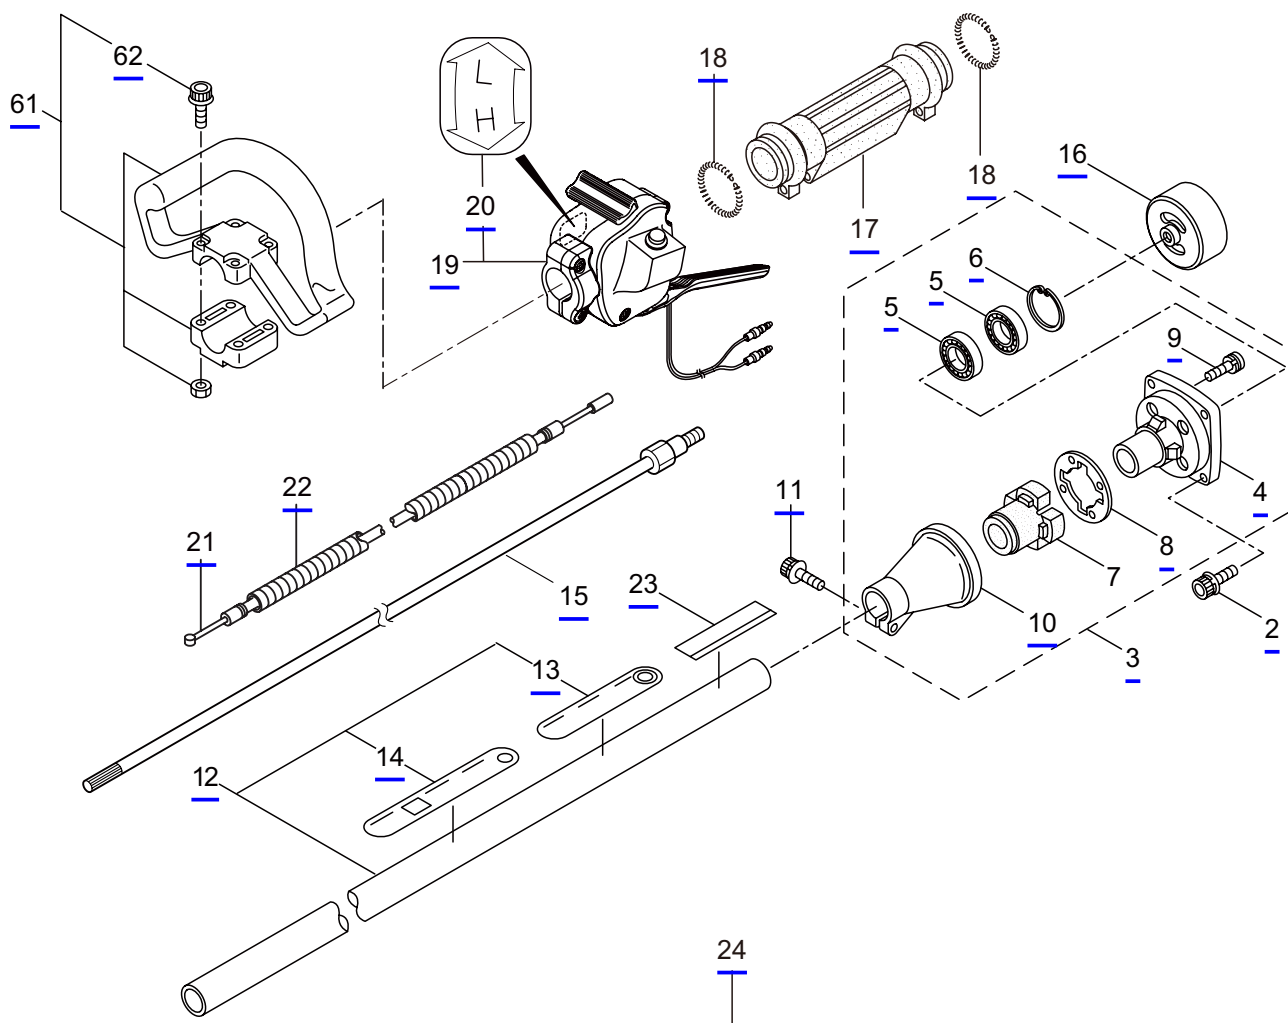

T300
2. MAIN BODY

Ref. No.	Part No.	Part Name	Q'ty	Remarks
2-1	365012	T300	1	
2-2	261250	Cap Screw	4	M5x20
2-3	215512	Clutch Case Ass'y	1	Incl.4-10
2-4	214592	Bearing Case	1	
2-5	214161	Bearing	2	#6000ZZ
2-6	054676	Snap Ring	1	#26
2-7	560309	Buffer	1	
2-8	214163	Washer	1	
2-9	092033	Screw	4	M5x15
2-10	214593	Driveshaft Tube Adapter	1	
2-11	261246	Cap Screw	1	M5x25
2-12	220078	Driveshaft Tube Ass'y	1	Incl.13,14
2-13	221501	Label	1	Warning
2-14	221502	Label	1	Caution
2-15	219268	Driveshaft Ass'y	1	
2-16	054677	Clutch Drum	1	
2-17	211736	Shaft Grip	1	
2-18	211737	Band	2	
2-19	242050	Throttle Trigger Ass'y	1	Incl.20
2-20	237241	Label	1	
2-21	235752	Throttle Cable	1	
2-22	213548	Plastic Tube	1	#10x200L
2-23	243069	Label	1	T300
2-24	231776	Cultivator	1	Incl.25-60
2-25	587270	Gearcase	1	
2-26	587271	Worm Shaft	1	
2-27	587272	Wheel Gear	1	
2-28	587273	Driveshaft	1	
2-29	587274	Woodruff Key	1	
2-30	587275	Bearing	1	#6901ZZ
2-31	587276	Washer	1	
2-32	587277	Thrust Bearing	1	#1226 Incl.33
2-33	587278	Thrust Washer	1	
2-34	587279	Bearing	1	#6001ZZ
2-35	587280	Snap Ring	3	H28
2-36	587281	Plug	1	
2-37	587282	Bearing	2	#6902
2-38	587283	Oil Seal	2	TC15286
2-39	587284	Cover	2	
2-40	587285	Gasket	1	
2-41	587286	Oil Pan	1	
2-42	587287	Grease Nipple	1	M6
2-43	587288	Collar	1	
2-44	587289	Spacer	1	
2-45	587290	Screw	4	M5x10

T300
2. MAIN BODY

Ref. No.	Part No.	Part Name	Q'ty	Remarks
2-46	587291	Cap Screw	1	M5x10
2-47	587292	Cap Screw	1	M6x30
2-48	472139	Washer	1	M6
2-49	587293	Cutter Holder	2	
2-50	587294	Pin	2	
2-51	587295	Clip	2	
2-52	587296	Rotary Cutter	2	
2-53	587297	Bolt	6	M5x14
2-54	587298	Cutter Guard	1	
2-55	587299	Bracket	1	
2-56	587300	Treaded Bracket	1	-2021.06.
2-56A	472223	Treaded Bracket Ass'y	1	Incl.57 2021.07.-
2-57	472225	Nut	2	M6 2021.07.-
2-58	587301	Collar	1	
2-59	587302	Cap Screw	2	M6x20
2-60	587303	Cap Screw	4	M5x15
2-61	227816	Loop Handle Ass'y	1	Incl.62
2-62	215608	Cap Screw	4	M5x30x16