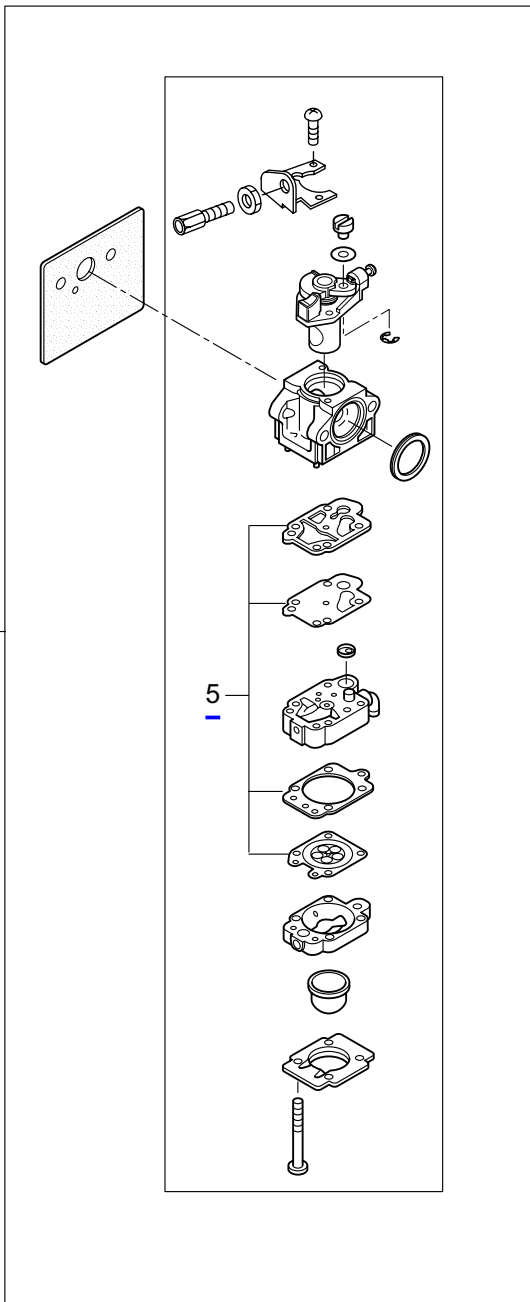

T300
1. PARTS KIT

1

2

3

4

5

6