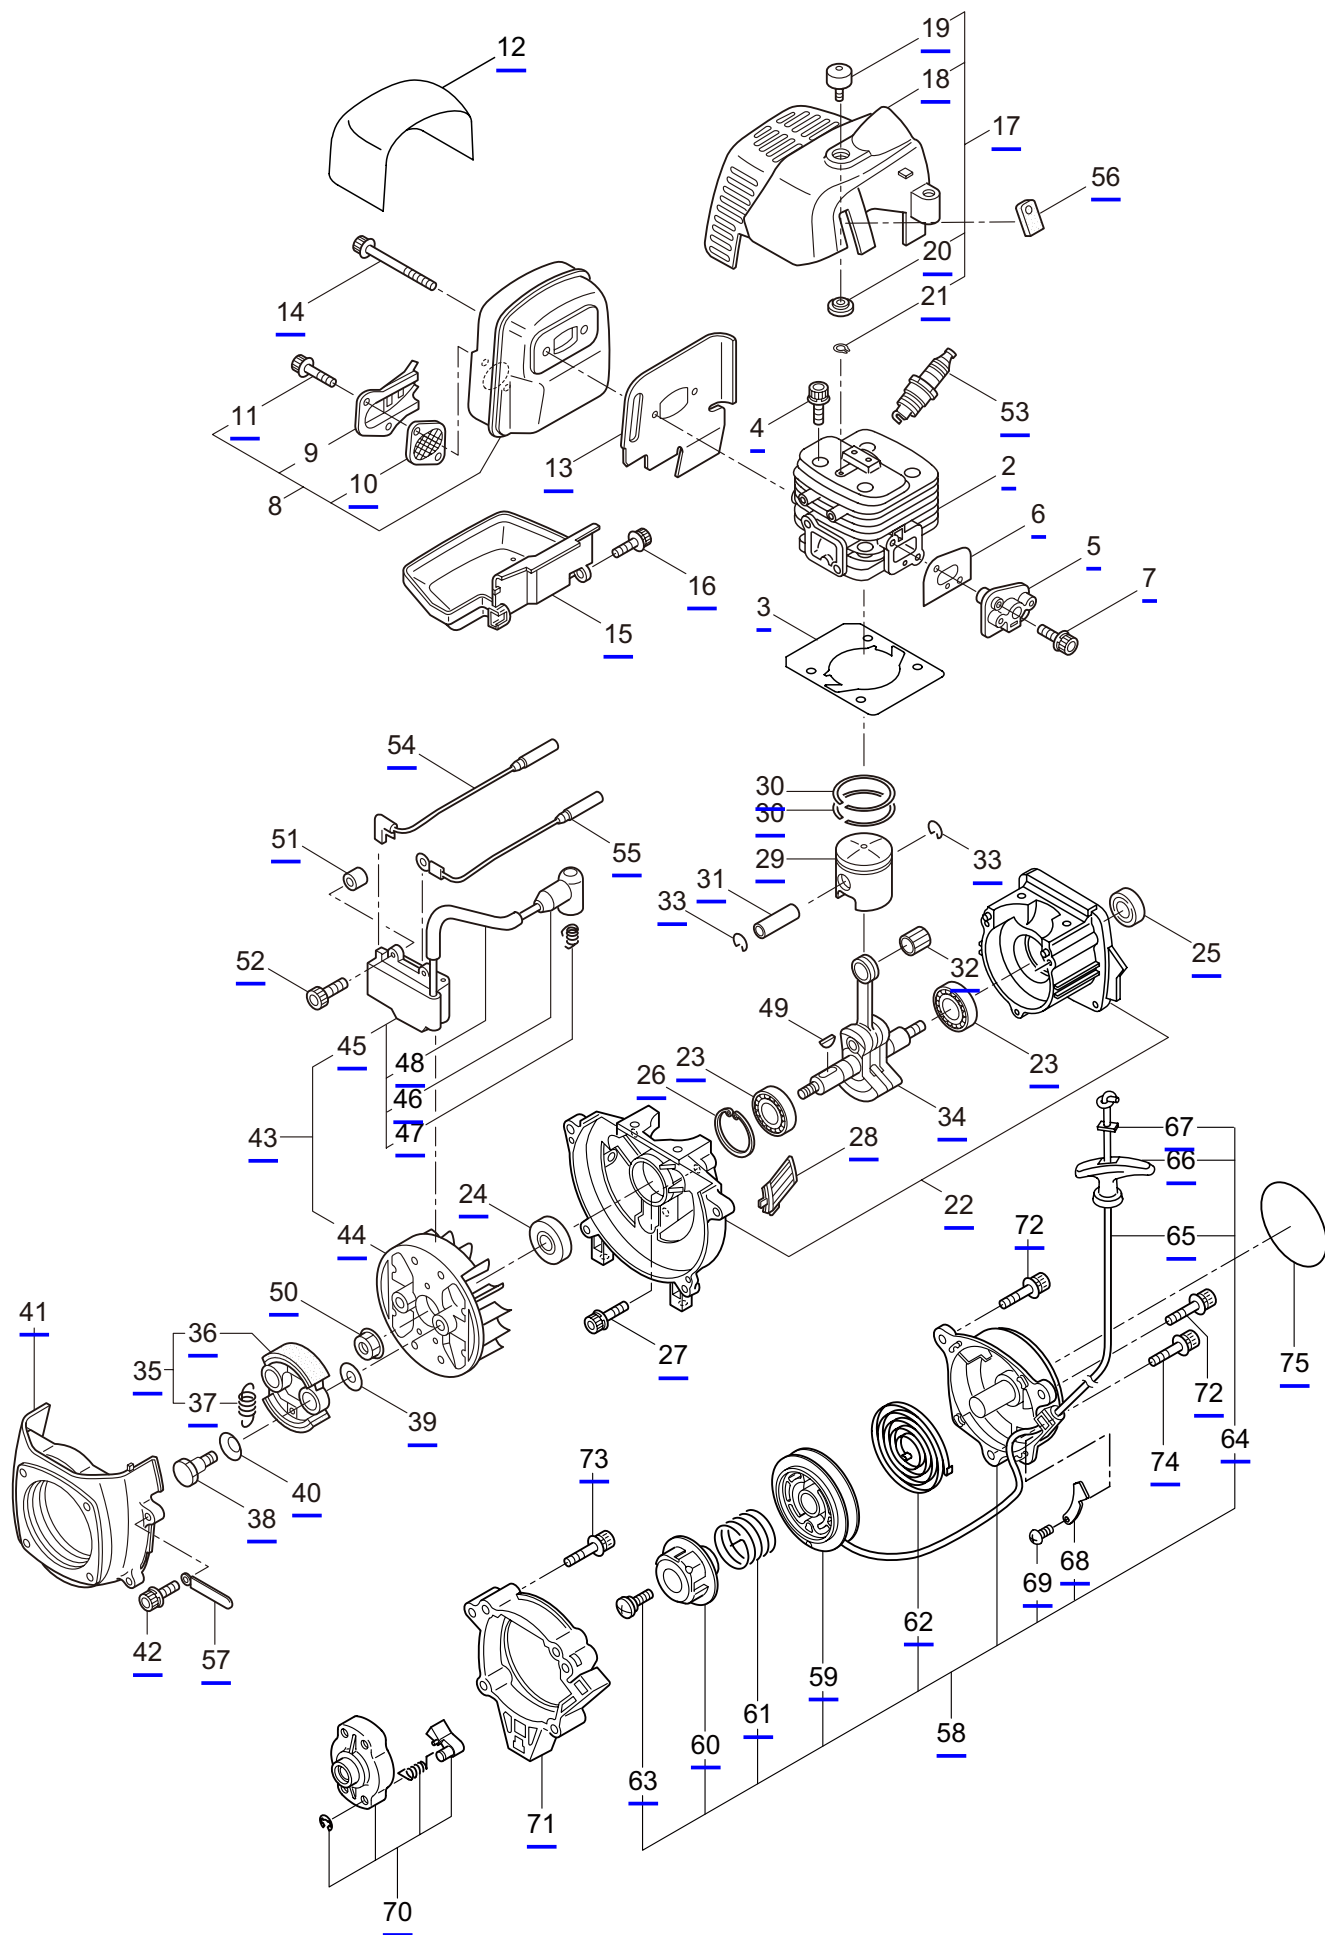

T300
2. MAIN BODY

Ref. No.	Part No.	Part Name	Q'ty	Remarks
2-46	587291	Cap Screw	1	M5x10
2-47	587292	Cap Screw	1	M6x30
2-48	472139	Washer	1	M6
2-49	587293	Cutter Holder	2	
2-50	587294	Pin	2	
2-51	587295	Clip	2	
2-52	587296	Rotary Cutter	2	
2-53	587297	Bolt	6	M5x14
2-54	587298	Cutter Guard	1	
2-55	587299	Bracket	1	
2-56	587300	Treaded Bracket	1	-2021.06.
2-56A	472223	Treaded Bracket Ass'y	1	Incl.57 2021.07.-
2-57	472225	Nut	2	M6 2021.07.-
2-58	587301	Collar	1	
2-59	587302	Cap Screw	2	M6x20
2-60	587303	Cap Screw	4	M5x15
2-61	227816	Loop Handle Ass'y	1	Incl.62
2-62	215608	Cap Screw	4	M5x30x16

T300
4. ENGINE

Ref. No.	Part No.	Part Name	Q'ty	Remarks
4-46	269714	Plug Boot	1	
4-47	269715	Connector	1	
4-48	281756	Insulator	1	
4-49	261076	Woodruff Key	1	3x10
4-50	261417	Nut,Rotor	1	M8
4-51	280381	Spacer	2	
4-52	261256	Cap Screw	2	M4x25
4-53	285982	Spark Plug	1	NGK BPM8Y
4-54	269722	Lead	1	
4-55	268044	Lead	1	
4-56	269189	Grommet	1	
4-57	264588	Clamp	1	
4-58	273254	Starter Ass'y	1	Incl.59-69
4-59	283504	Reel	1	
4-60	283505	Cam Plate	1	
4-61	283506	Spring	1	
4-62	261721	Spiral Spring	1	
4-63	267213	Screw	1	
4-64	273261	Rope Ass'y	1	Incl.65-67
4-65	283579	Stater Rope	1	
4-66	287651	Starter Grip	1	
4-67	283511	Rope Stopper	1	
4-68	277328	Cover	1	
4-69	273037	Screw	1	
4-70	283575	Starter Pawl Ass'y	1	
4-71	284698	Adapter Ass'y	1	
4-72	283391	Cap Screw	2	M4x20
4-73	265726	Cap Screw	4	M4x16
4-74	282096	Cap Screw	1	M4x16WSW
4-75	246567	Label	1	CER300