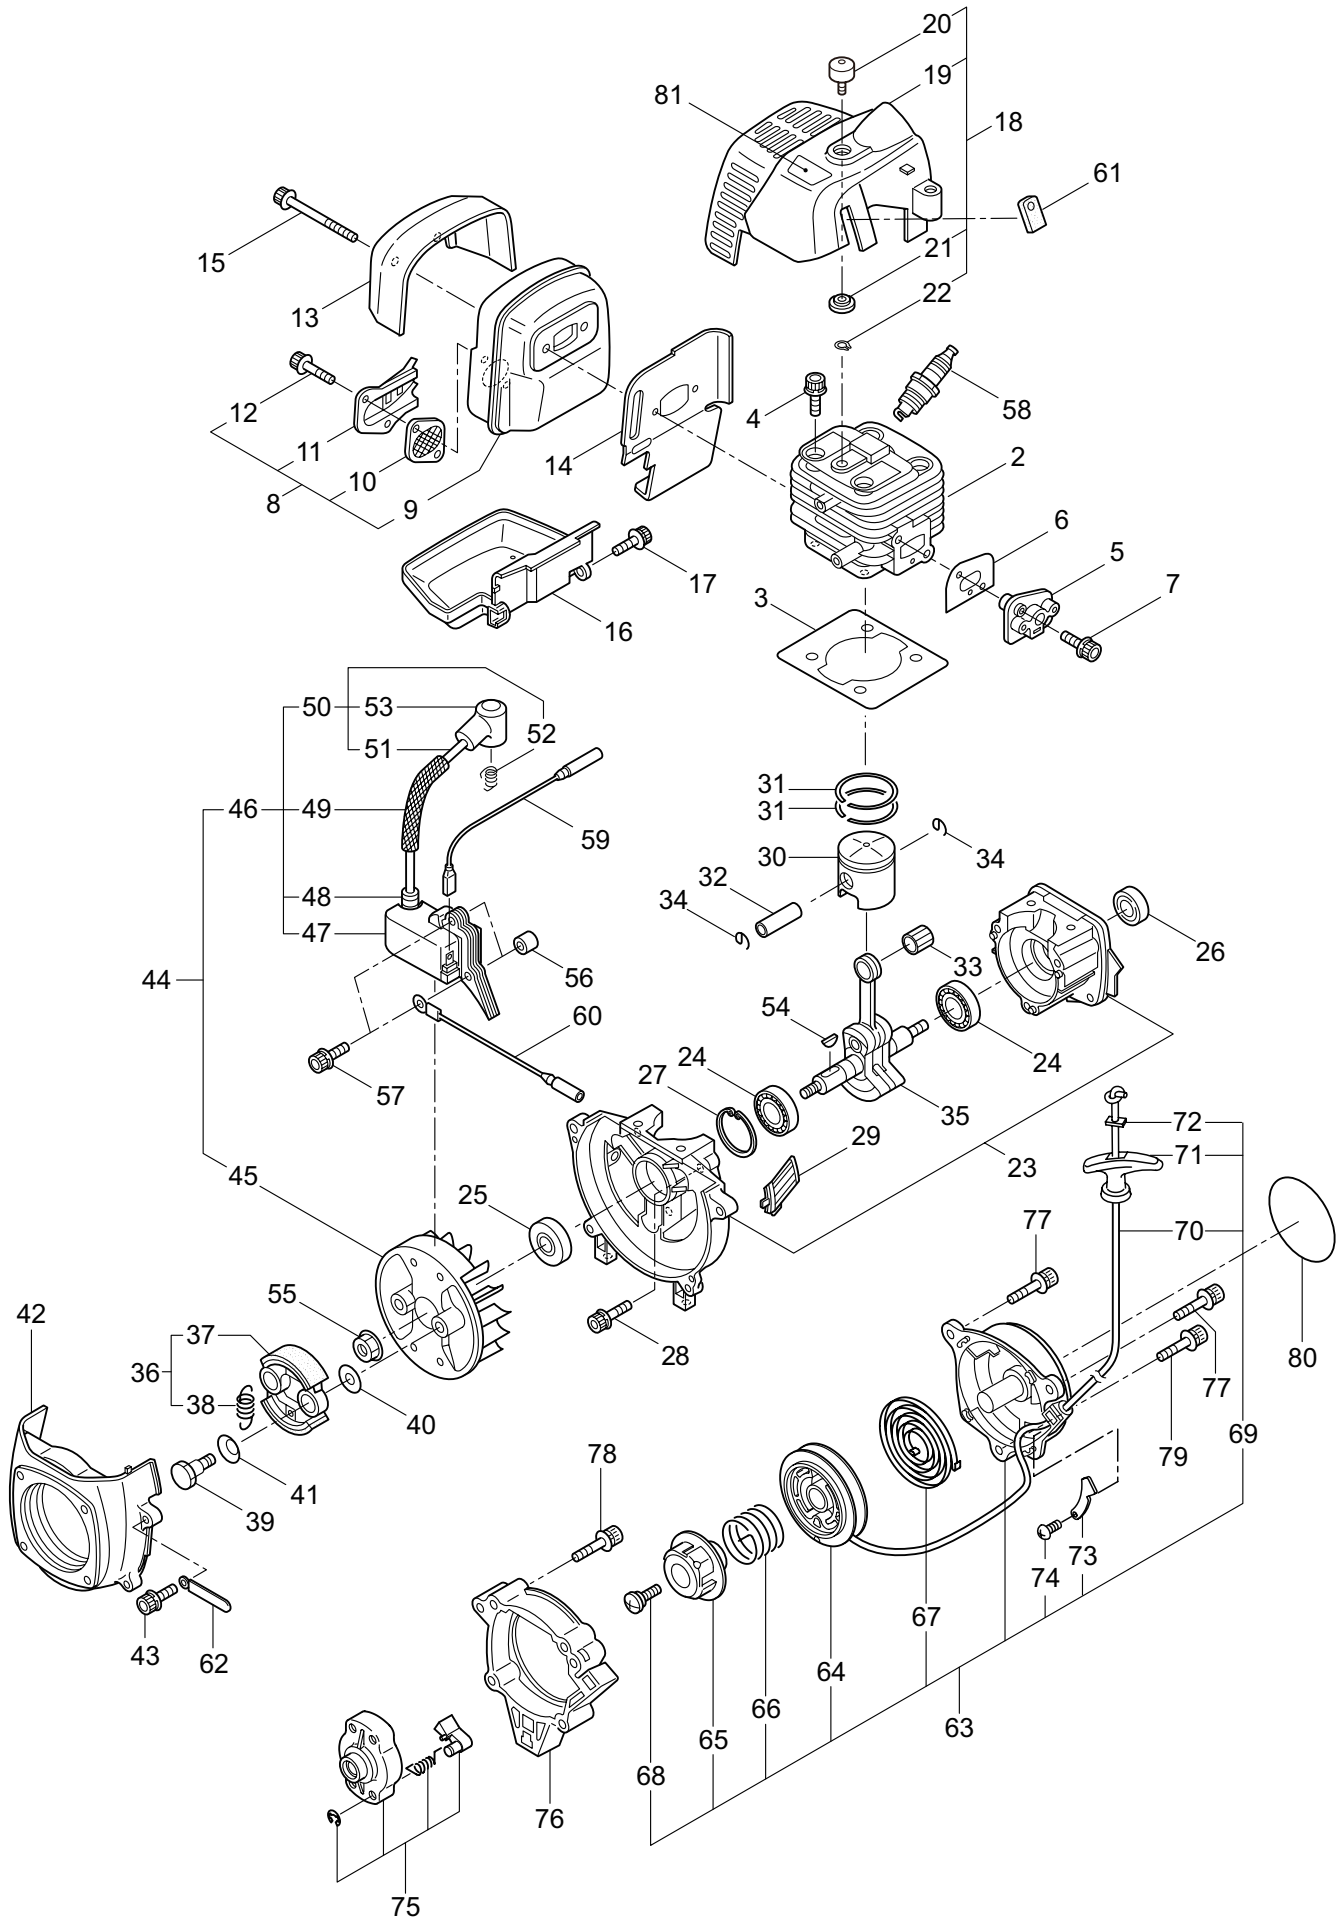

3. TPP270 ENGINE

Ref. No.	Part No.	Part Name	Q'ty	Remarks
3-46	283705	Ignition Coil Ass'y	1	Incl.47-53
3-47	283730	Coil	1	
3-48	261072	Cap	1	
3-49	283731	Tube	1	
3-50	283732	Spark Plug Wire Ass'y	1	Incl.51-53
3-51	283733	Spark Plug Wire	1	
3-52	261075	Connector	1	
3-53	261074	Plug Boot	1	
3-54	261076	Woodruff Key	1	3x10
3-55	261417	Nut,Rotor	1	M8
3-56	280381	Spacer	2	
3-57	261256	Cap Screw	2	M4x25
3-58	285982	Spark Plug	1	NGK BPM8Y
3-59	261772	Lead	1	
3-60	268044	Lead	1	
3-61	269189	Grommet	1	
3-62	264588	Clamp	1	
3-63	273254	Starter Ass'y	1	Incl.64-74
3-64	283504	Reel	1	
3-65	283505	Cam Plate	1	
3-66	283506	Spring	1	
3-67	261721	Spiral Spring	1	
3-68	267213	Screw	1	
3-69	273261	Rope Ass'y	1	Incl.70-72
3-70	283579	Stater Rope	1	
3-71	287651	Starter Grip	1	
3-72	283511	Rope Stopper	1	
3-73	277328	Cover	1	
3-74	273037	Screw	1	
3-75	283575	Starter Pawl Ass'y	1	
3-76	284698	Adapter Ass'y	1	
3-77	283391	Cap Screw	2	M4x20
3-78	265726	Cap Screw	4	M4x16
3-79	282096	Cap Screw	1	M4x16WSW
3-80	246562	Label	1	CER260
3-81	246583	Label	1	MARUYAMA TPP270