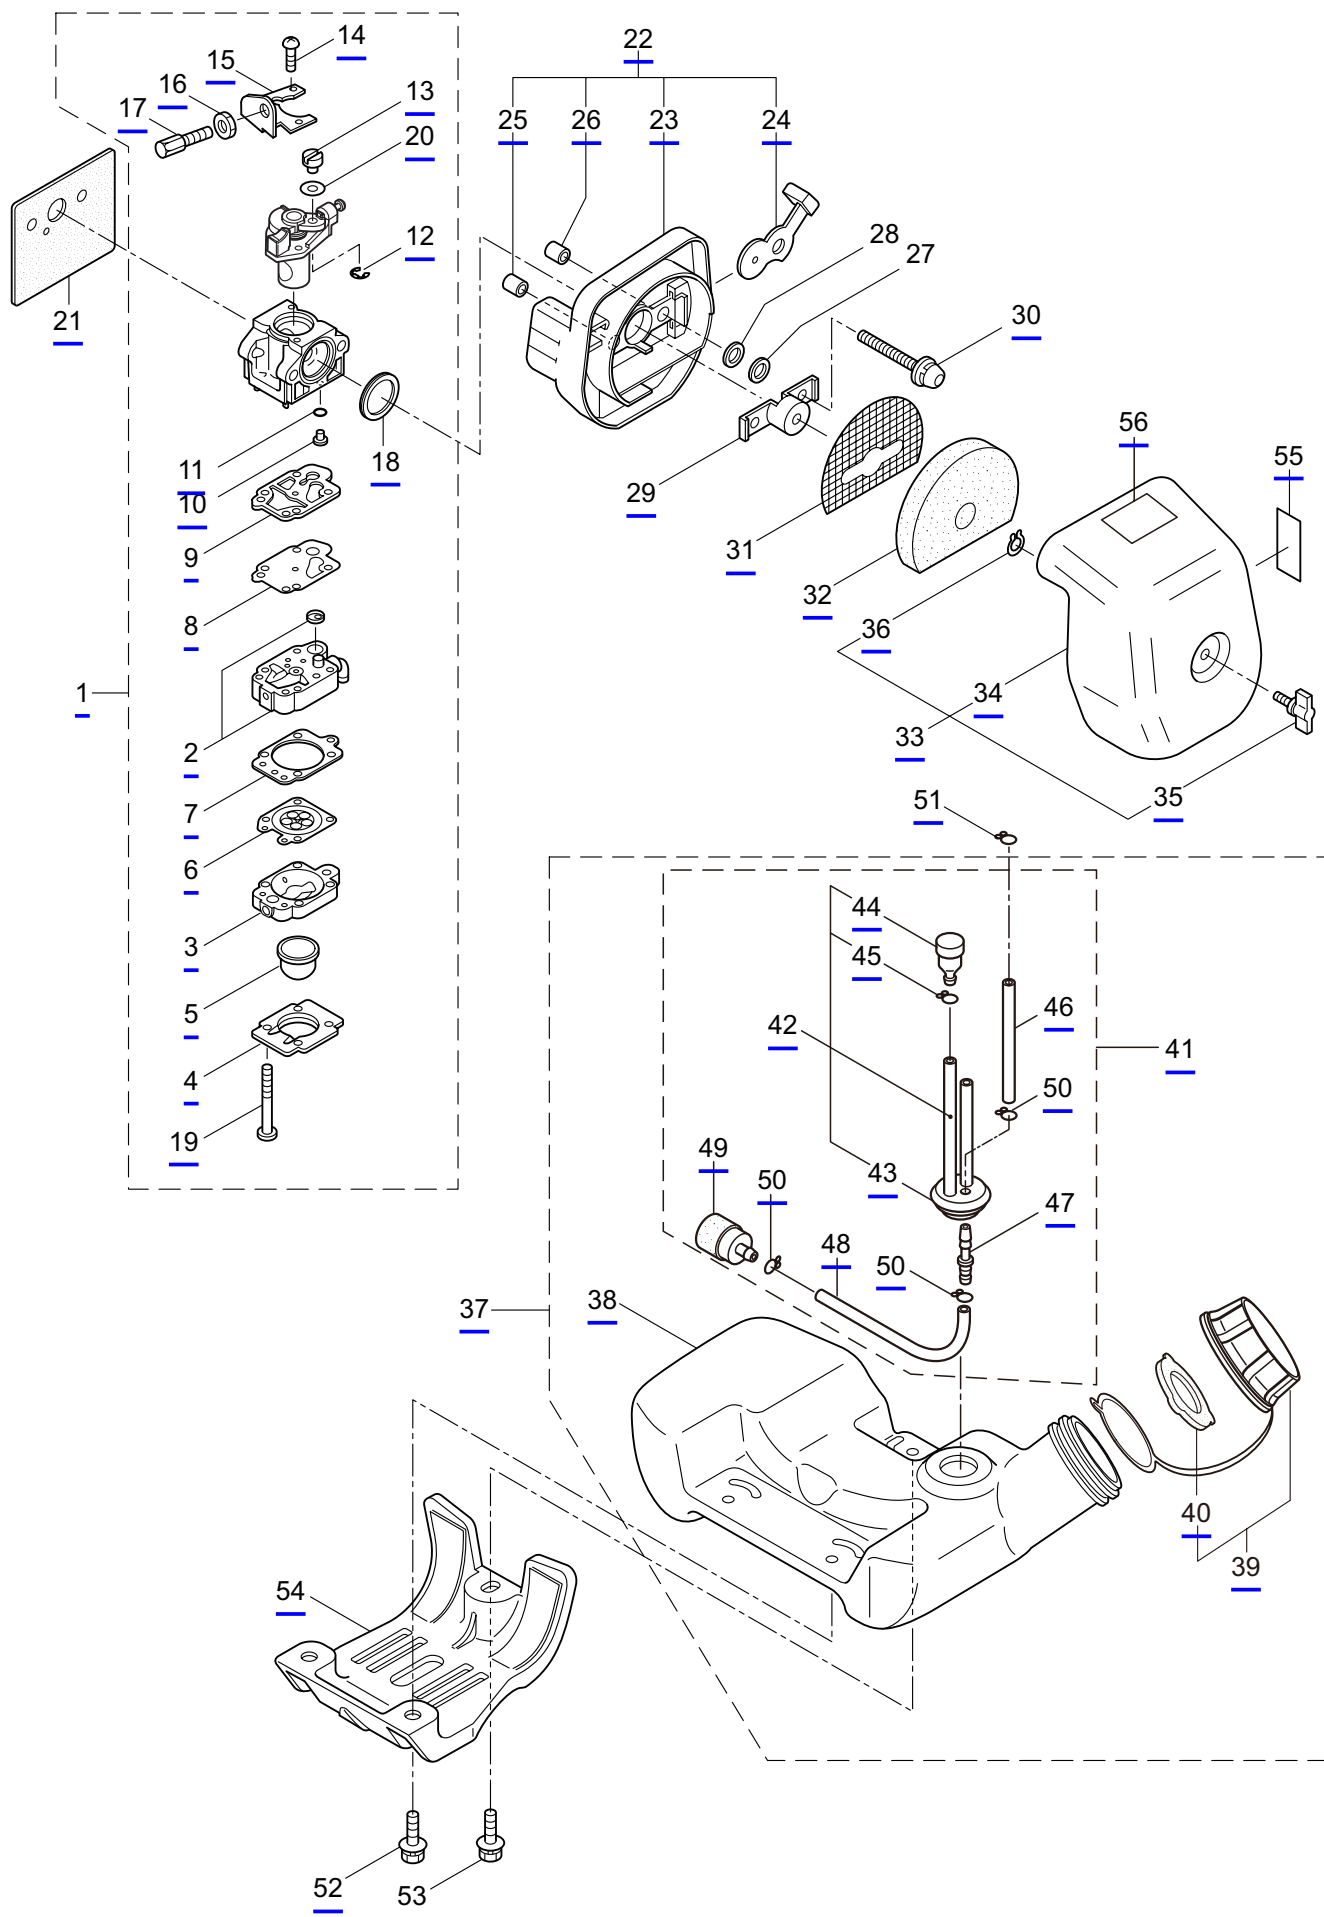

4. TPP270 CARBURETOR, FUEL TANK

Ref. No.	Part No.	Part Name	Q'ty	Remarks
4-46	289028	Pipe A	1	3x5x53L
4-47	288921	Joint	1	
4-48	289033	Pipe	1	3x5x100L
4-49	277887	Filter Ass'y	1	
4-50	261117	Clip	3	
4-51	261117	Clip	1	
4-52	281714	Cap Screw	2	M5x20
4-53	281715	Cap Screw	1	M5x20
4-54	281441	Stand	1	
4-55	261352	Label	1	Choke
4-56	285188	Label	1