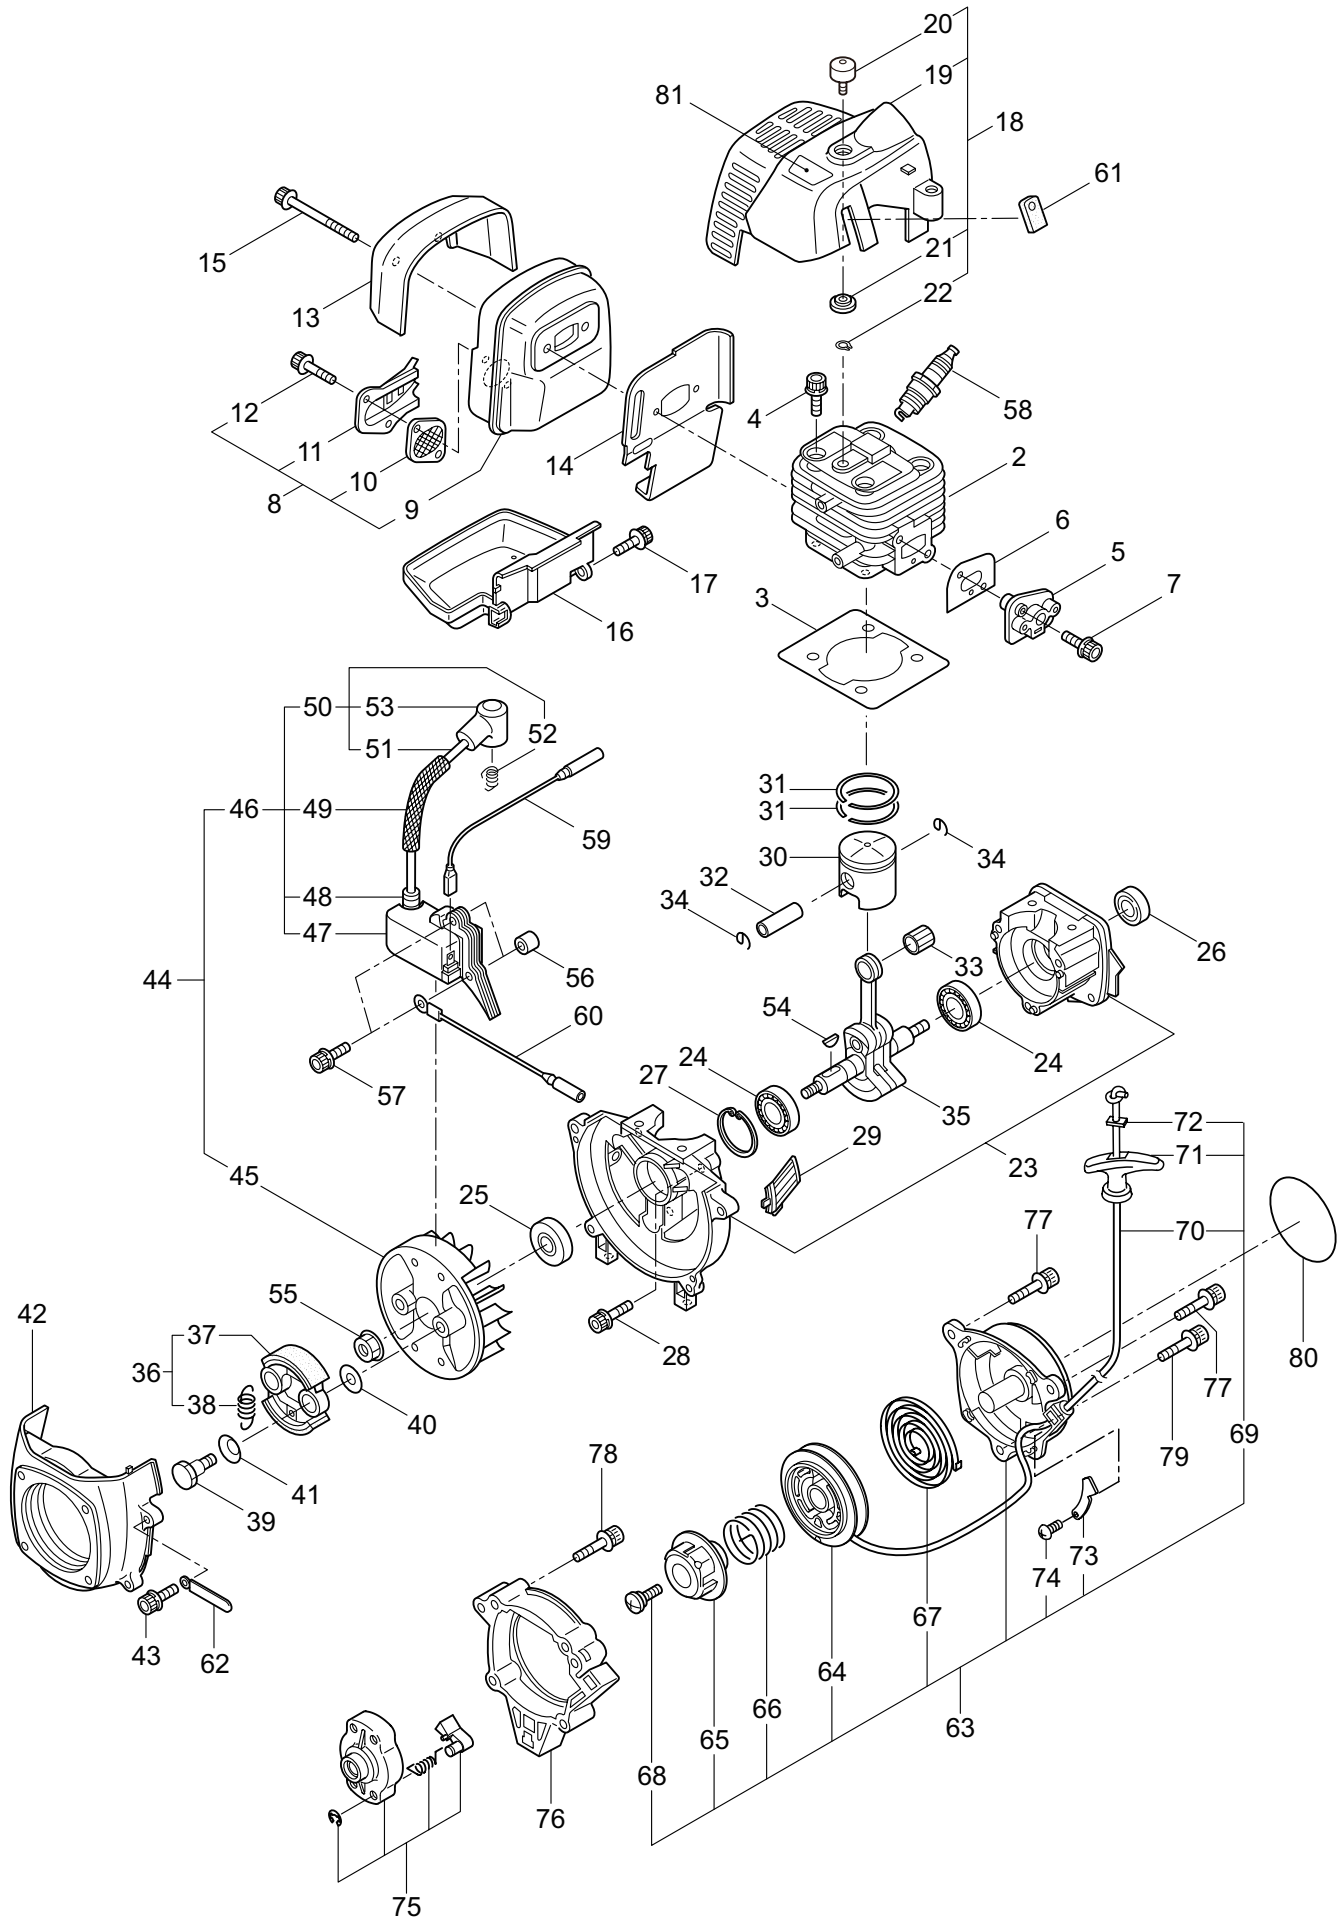

3. TPP270 ENGINE

Ref. No.	Part No.	Part Name	Q'ty	Remarks
3-1	<u>875358</u>	Engine	1	CE260/84
3-2	<u>283734</u>	Cylinder	1	
3-3	<u>283783</u>	Gasket	1	
3-4	<u>261250</u>	Cap Screw	4	M5x20
3-5	<u>269144</u>	Insulator	1	New gasket required
3-6	<u>267049</u>	Gasket	1	
3-7	<u>265924</u>	Cap Screw	2	M5x25
3-8	<u>282208</u>	Muffler Ass'y	1	Incl.9-12
3-9	<u>282209</u>	Muffler Comp	1	
3-10	<u>267056</u>	Spark Arrester	1	
3-11	<u>268171</u>	Muffler Tail	1	
3-12	<u>265107</u>	Cap Screw	2	M4x10
3-13	<u>284071</u>	Holder	1	
3-14	<u>283940</u>	Gasket	1	
3-15	<u>266402</u>	Cap Screw	2	M5x55
3-16	<u>281435</u>	Under Cover	1	
3-17	<u>267191</u>	Cap Screw	1	M5x16
3-18	<u>286707</u>	Top Cover Ass'y	1	Incl.19-22
3-19	<u>281434</u>	Top Cover	1	
3-20	<u>286300</u>	Knob	1	
3-21	<u>261020</u>	Spacer	1	
3-22	<u>261734</u>	Snap Ring	1	#5
3-23	<u>289582</u>	Crankcase	1	
3-24	<u>280488</u>	Bearing	2	PPL 6001
3-25	<u>261492</u>	Oil Seal	1	ISCD12287
3-26	<u>261386</u>	Oil Seal	1	ISCD12227
3-27	<u>055185</u>	Snap Ring	1	H28
3-28	<u>261612</u>	Cap Screw	3	M5x30
3-29	<u>281442</u>	Screen	1	
3-30	<u>272809</u>	Piston	1	
3-31	<u>261496</u>	Piston Ring	2	(2)Required
3-32	<u>261497</u>	Piston Pin	1	
3-33	<u>261037</u>	Bearing,Needle	1	KBK8x11x11.8x1
3-34	<u>261576</u>	Clip,Piston	2	
3-35	<u>265197</u>	Crankshaft/Conn.Rod Ass'y	1	
3-36	<u>267327</u>	Clutch Ass'y	1	Incl.37,38
3-37	<u>267342</u>	Clutch Shoe	2	(2)required
3-38	<u>267345</u>	Spring,Clutch	1	
3-39	<u>264505</u>	Bolt	2	
3-40	<u>261189</u>	Washer	2	6x16.5xt1.2
3-41	<u>261777</u>	Wave Washer	2	
3-42	<u>281433</u>	Fan Cover	1	
3-43	<u>261250</u>	Cap Screw	4	M5x20
3-44	<u>283729</u>	Magneto Ass'y	1	Incl.45-53
3-45	<u>268253</u>	Rotor/Fan	1