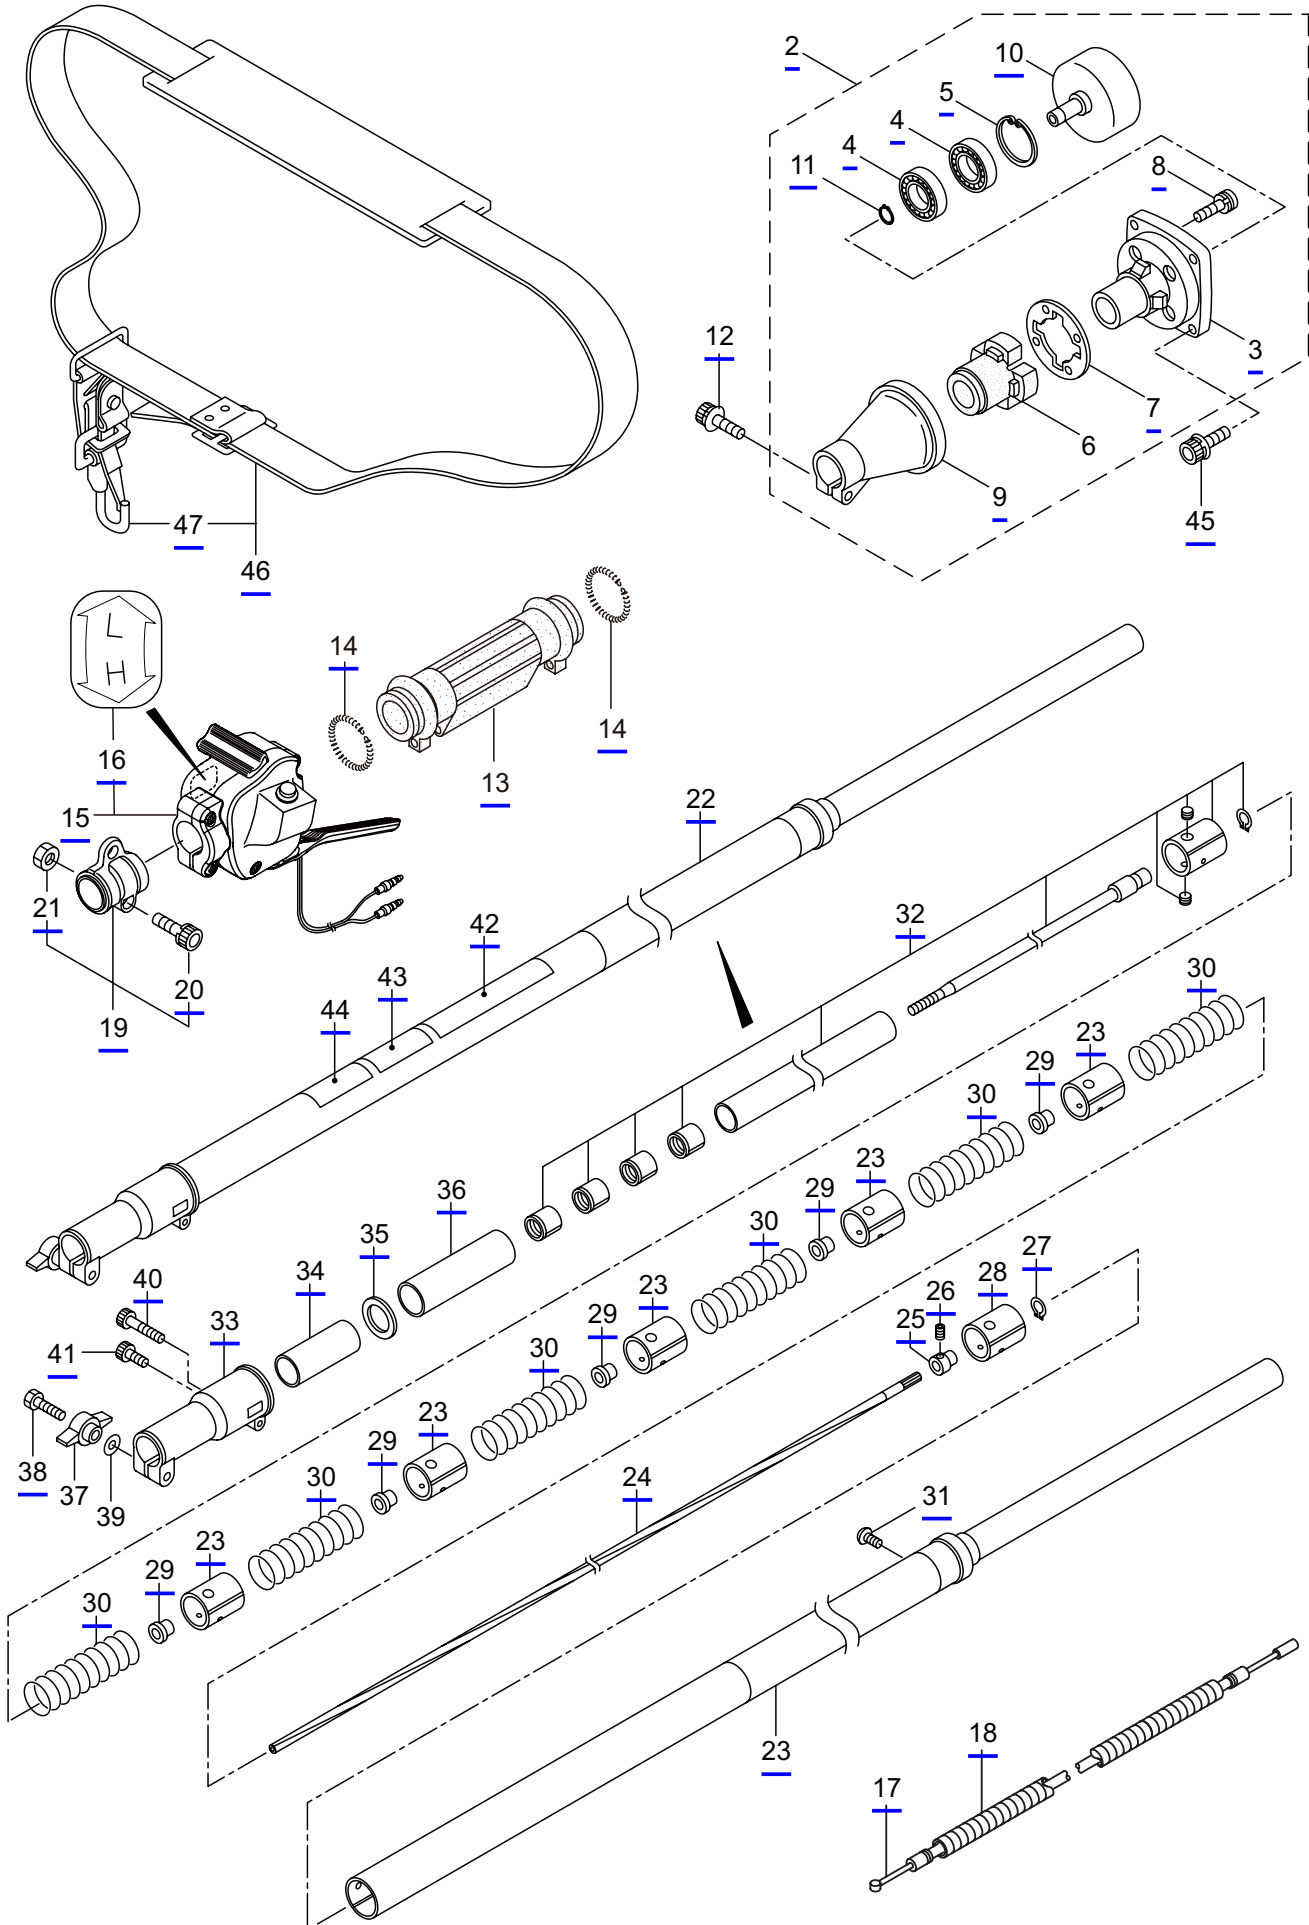

Ref. No.	Part No.	Part Name	Q'ty	Remarks
1-1	364866	TPP270	1	
1-2	224201	Clutch Case Ass'y	1	Incl.3-11
1-3	214592	Bearing Case	1	
1-4	214161	Bearing	2	#6000ZZ
1-5	054676	Snap Ring	1	#26
1-6	560309	Buffer	1	
1-7	214163	Washer	1	
1-8	092033	Screw	4	M5x15
1-9	214593	Driveshaft Tube Adapter	1	
1-10	220551	Clutch Drum	1	
1-11	014210	Snap Ring	1	#10
1-12	261246	Cap Screw	1	M5x25
1-13	211736	Shaft Grip	1	
1-14	211737	Band	2	
1-15	242050	Throttle Trigger Ass'y	1	Incl.16
1-16	237241	Label	1	
1-17	235752	Throttle Cable	1	
1-18	213548	Plastic Tube	1	#10x200L
1-19	234694	Hanging Bracket Ass'y	1	Incl.20,21
1-20	234702	Cap Screw	1	M5x20
1-21	126993	Nut	1	M5
1-22	237254	Telescopic Pipe Ass'y	1	Incl.23-41
1-23	237574	Guide Pipe Ass'y	1	
1-24	237575	Drive Shaft	1	
1-25	237576	Set Collar	1	
1-26	237577	Cap Screw	1	M5x6
1-27	055186	Snap Ring	1	#12
1-28	237578	Bush Holder	6	
1-29	237579	Drive Bush	5	
1-30	241553	Spring	6	1.2x28.3-240L
1-31	233364	Screw	1	4x8
1-32	237581	Main Pipe Ass'y	1	
1-33	237582	Slide Holder	1	
1-34	237583	Sleeve	1	
1-35	237584	Slide Holder Washer	1	
1-36	237585	Cushion Tube	1	
1-37	237586	Knob	1	
1-38	237587	Bolt	1	M8x40
1-39	237588	Washer	1	8.7x17.6x1.6
1-40	237589	Cap Screw	1	M6x25
1-41	237590	Cap Screw	1	M5x10
1-42	242094	Label	1	TPP270
1-43	219937	Label	1	
1-44	231896	Label	1	
1-45	261250	Cap Screw	4	M5x20