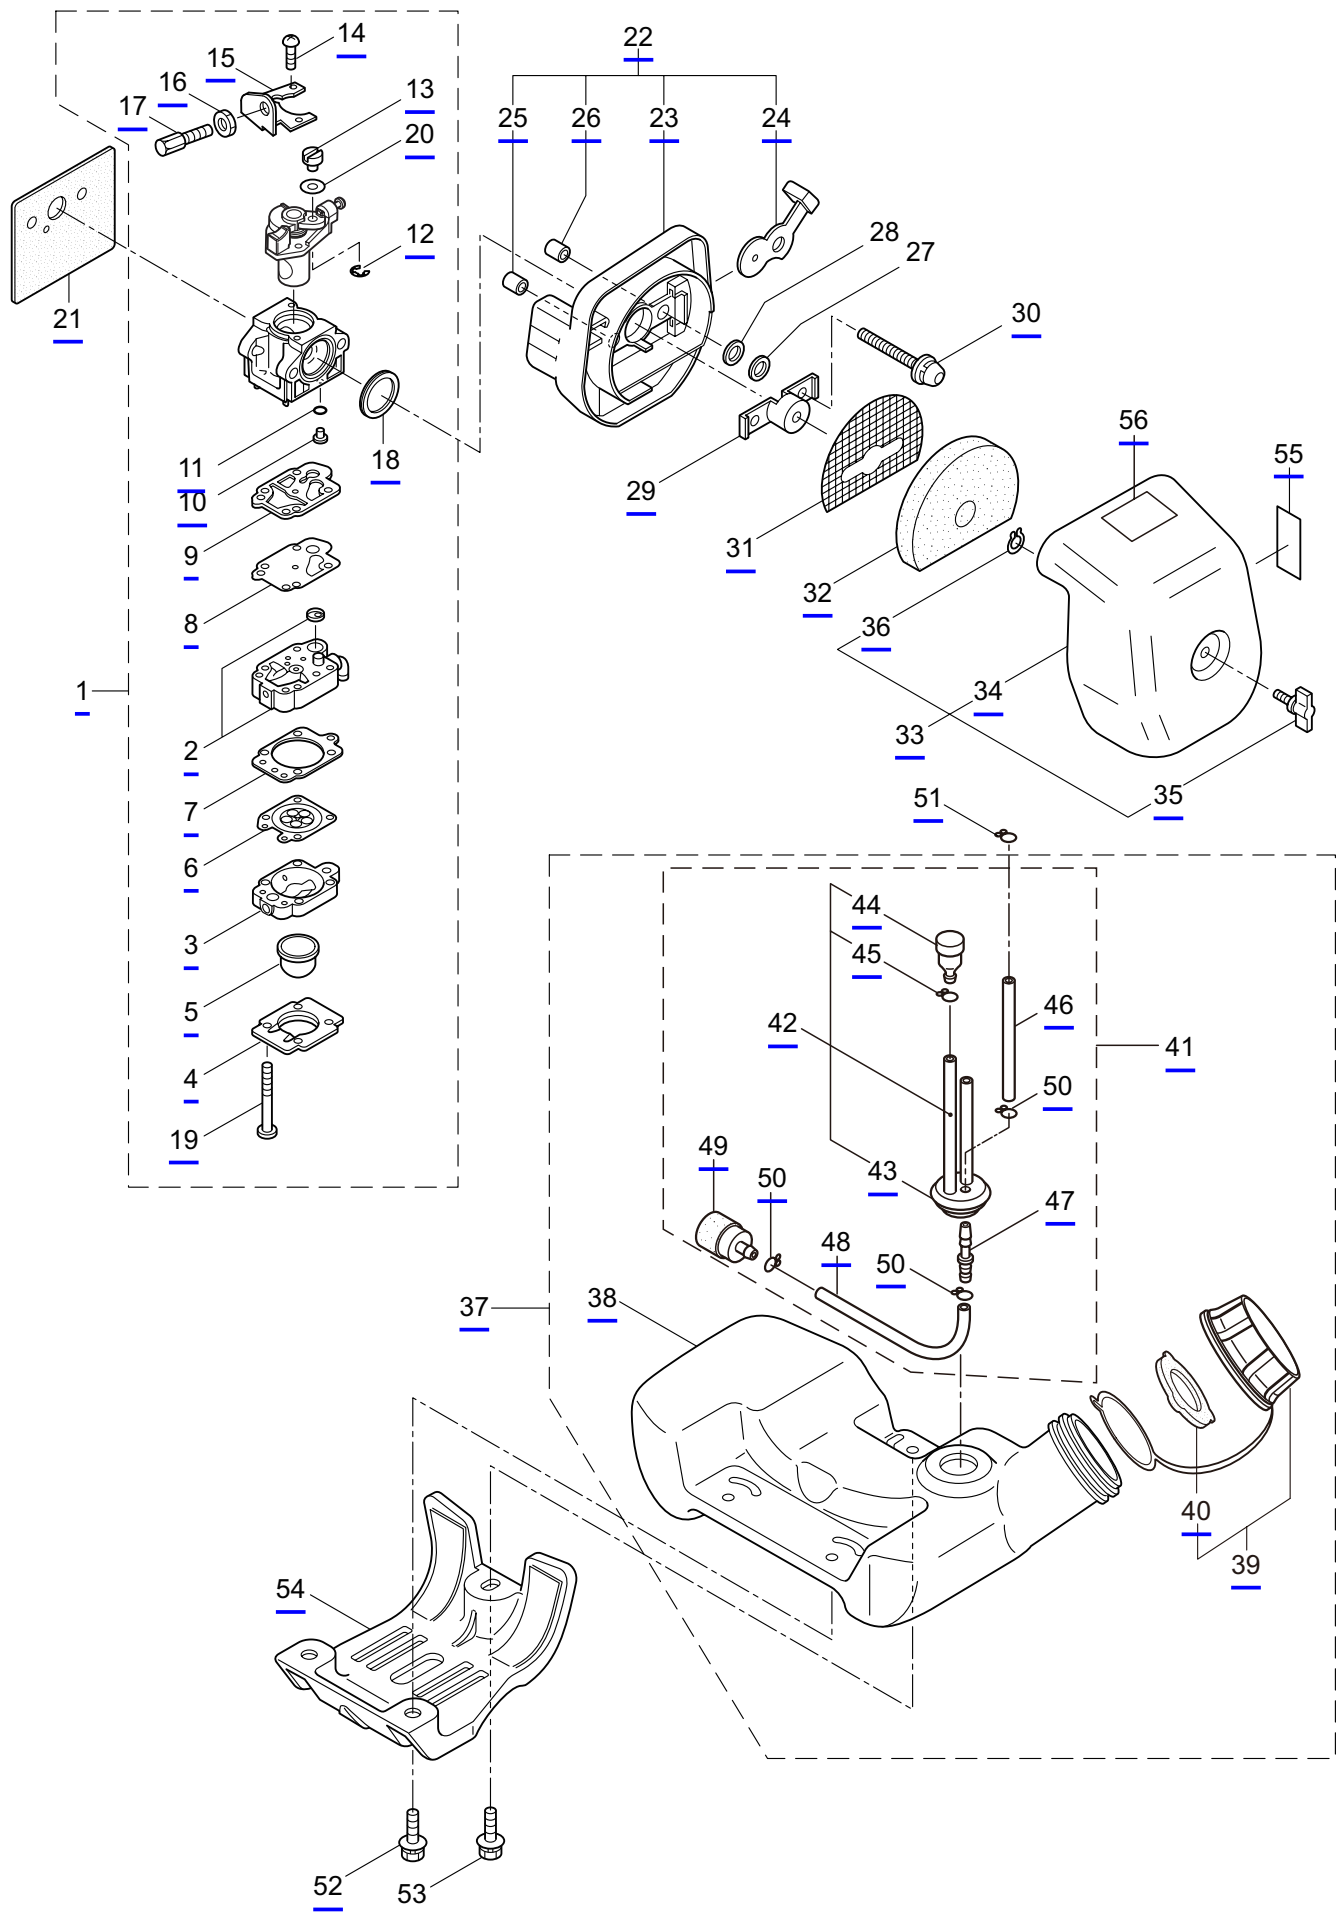

4. TPP270 CARBURETOR, FUEL TANK

Ref. No.	Part No.	Part Name	Q'ty	Remarks
4-1	283898	Carburetor Ass'y	1	Incl.2-20 New gasket required
4-2	264155	Pump Body	1	
4-3	262991	Purge Body	1	
4-4	262992	Cover Plate	1	
4-5	261874	Primer Bulb	1	
4-6	283905	Diaphragm, Meterring	1	
4-7	262993	Gasket	1	
4-8	262994	Diaphragm,Fuel Pump	1	
4-9	282576	Gasket	1	
4-10	281487	Main Jet	1	#37
4-11	261871	O-Ring	1	
4-12	261876	E-Ring	1	
4-13	261658	Swivel	1	
4-14	261875	Screw	2	
4-15	264677	Bracket	1	
4-16	261878	Nut	1	
4-17	263994	Adapter	1	
4-18	261657	Packing	1	
4-19	262996	Screw	4	
4-20	264678	Washer	1	
4-21	269762	Gasket	1	
4-22	268055	Air Filter Case Ass'y	1	Incl.23-26
4-23	268056	Air Filter Case	1	
4-24	268057	Valve	1	
4-25	268157	Sleeve	1	5.5x7.1x6L
4-26	268412	Sleeve	1	5.2x7.1x6.4L
4-27	263345	Packing	1	7.2x11xt1.3
4-28	263942	Washer	1	7.2x12xt0.15
4-29	263815	Stay	1	
4-30	264016	Cap Screw	2	M5x60
4-31	265026	Screen	1	
4-32	265027	Foam Element	1	
4-33	268058	Air Filter Cover Ass'y	1	Incl.34-36
4-34	268059	Air Filter Cover	1	
4-35	281438	Knob	1	
4-36	261734	Snap Ring	1	#5
4-37	246592	Fuel Tank Ass'y	1	Incl.38-50
4-38	284820	Fuel Tank	1	
4-39	289046	Tank Cap Ass'y	1	Incl.40
4-40	287058	Gasket	1	
4-41	289035	Fuel Pipe Pick-up Ass'y	1	Incl.42-50
4-42	289036	Fuel Pipe Ass'y	1	Incl.43-45
4-43	268065	Grommet	1	
4-44	261590	Breather	1	
4-45	261117	Clip	1