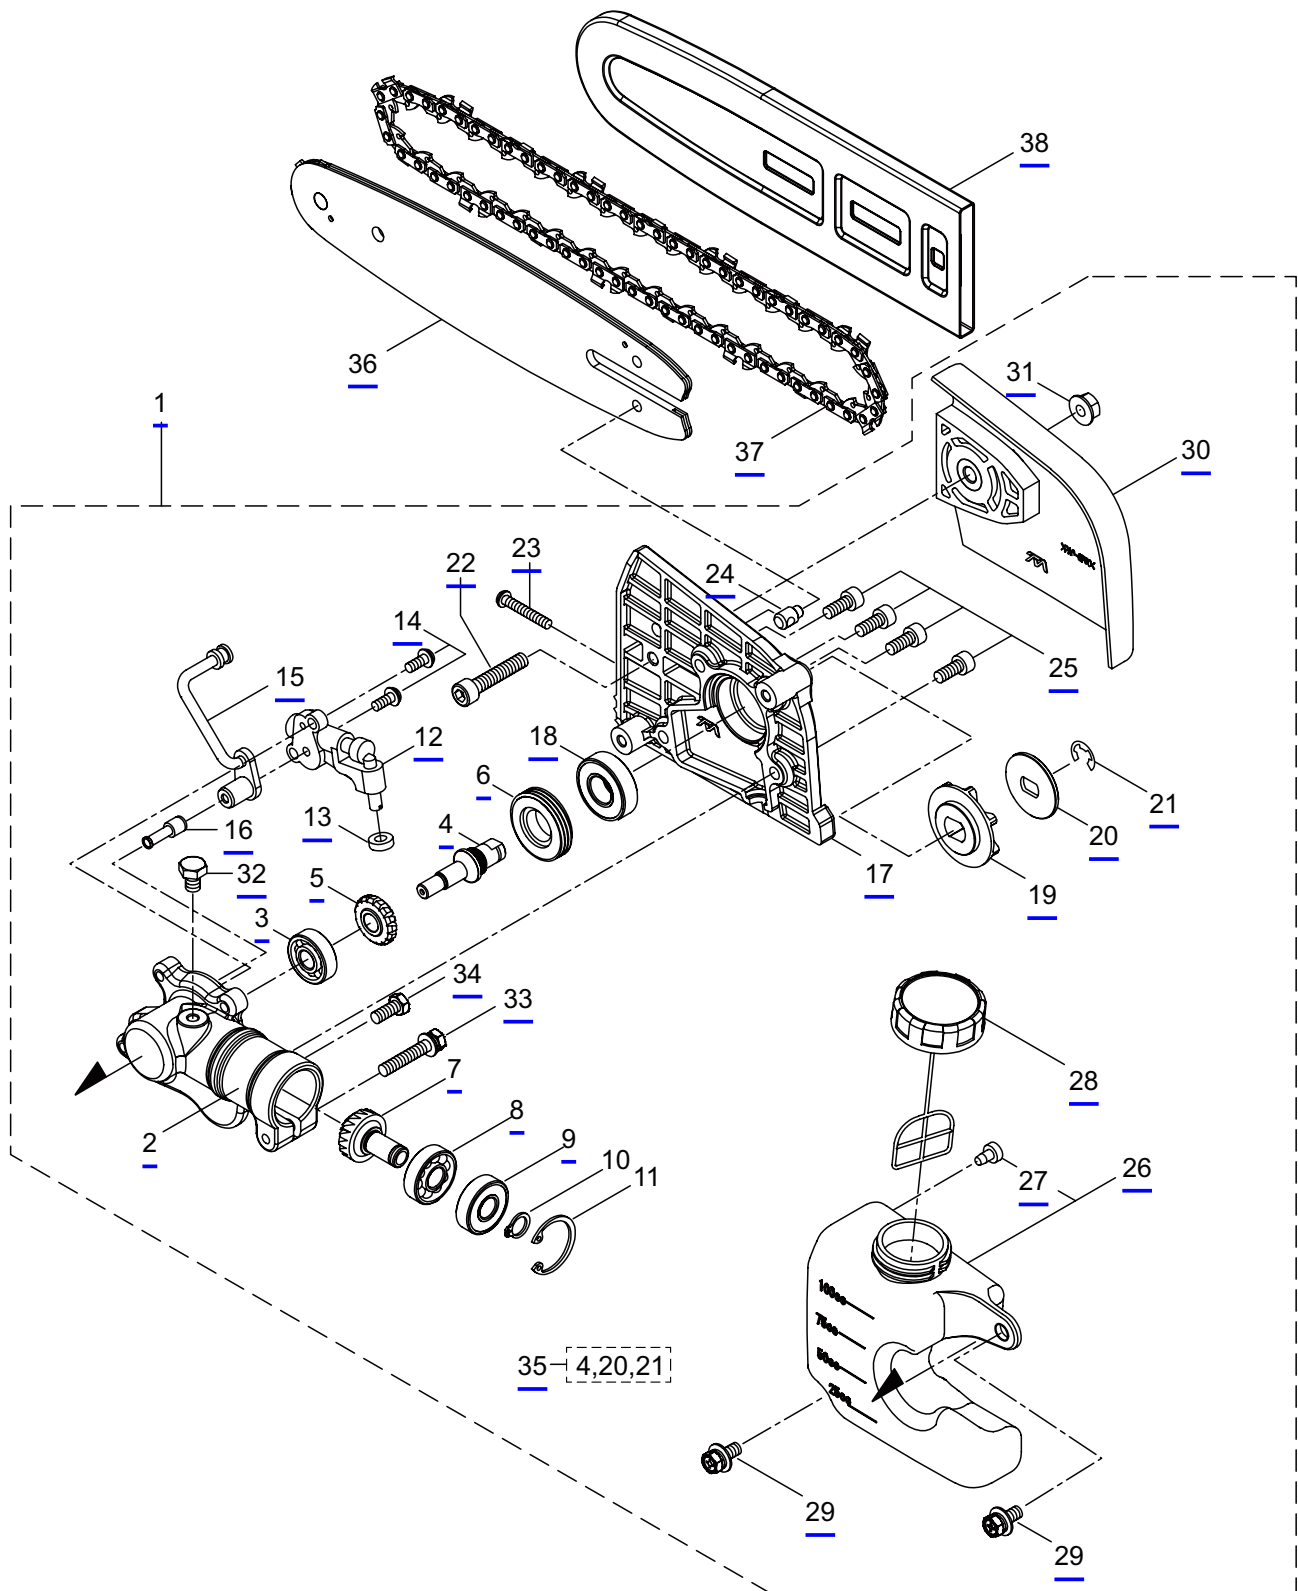

2. TPP270
PRUNER HEAD

Ref. No.	Part No.	Part Name	Q'ty	Remarks
2-1	234082	Pruner Head Ass'y	1	Incl.2-35
2-2	231855	Gearcase A	1	
2-3	227990	Bearing	1	#608
2-4	241692	Gear Shaft	1	
2-5	231857	Gear	1	
2-6	231858	Worm Wheel	1	
2-7	231859	Pinion Shaft	1	
2-8	227992	Bearing	1	#609
2-9	227993	Bearing	1	#609Z
2-10	228477	Snap Ring	1	#9
2-11	140270	Snap Ring	1	#24
2-12	231860	Oil Pump	1	
2-13	231861	Seal	1	
2-14	231862	Screw	2	
2-15	231863	Pipe, Oil	1	
2-16	231864	Strainer	1	
2-17	234084	Gearcase B	1	
2-18	227991	Bearing	1	#6001DDU
2-19	231866	Sprocket	1	
2-20	241693	Washer	1	
2-21	241694	E-Ring	1	BETW-8
2-22	125588	Bolt	1	M6x30
2-23	234085	Screw	1	M4x30
2-24	231870	Adjuster	1	
2-25	231871	Bolt	4	M5x12
2-26	234086	Oil Tank Ass'y	1	Incl.27
2-27	231873	Breather	1	
2-28	231874	Tank Cap Ass'y	1	
2-29	092580	Bolt	2	M5x12
2-30	231875	Chain Cover Comp	1	
2-31	126756	Nut	1	M6
2-32	089819	Bolt	1	M6x8
2-33	261246	Cap Screw	1	M5x25
2-34	215993	Cap Screw	1	M5x10
2-35	241691	Gear Shaft Ass'y	1	Incl.4,20,21
2-36	234088	Guide Bar	1	
2-37	289536	Chain	1	
2-38	234087	Chain Cover	1